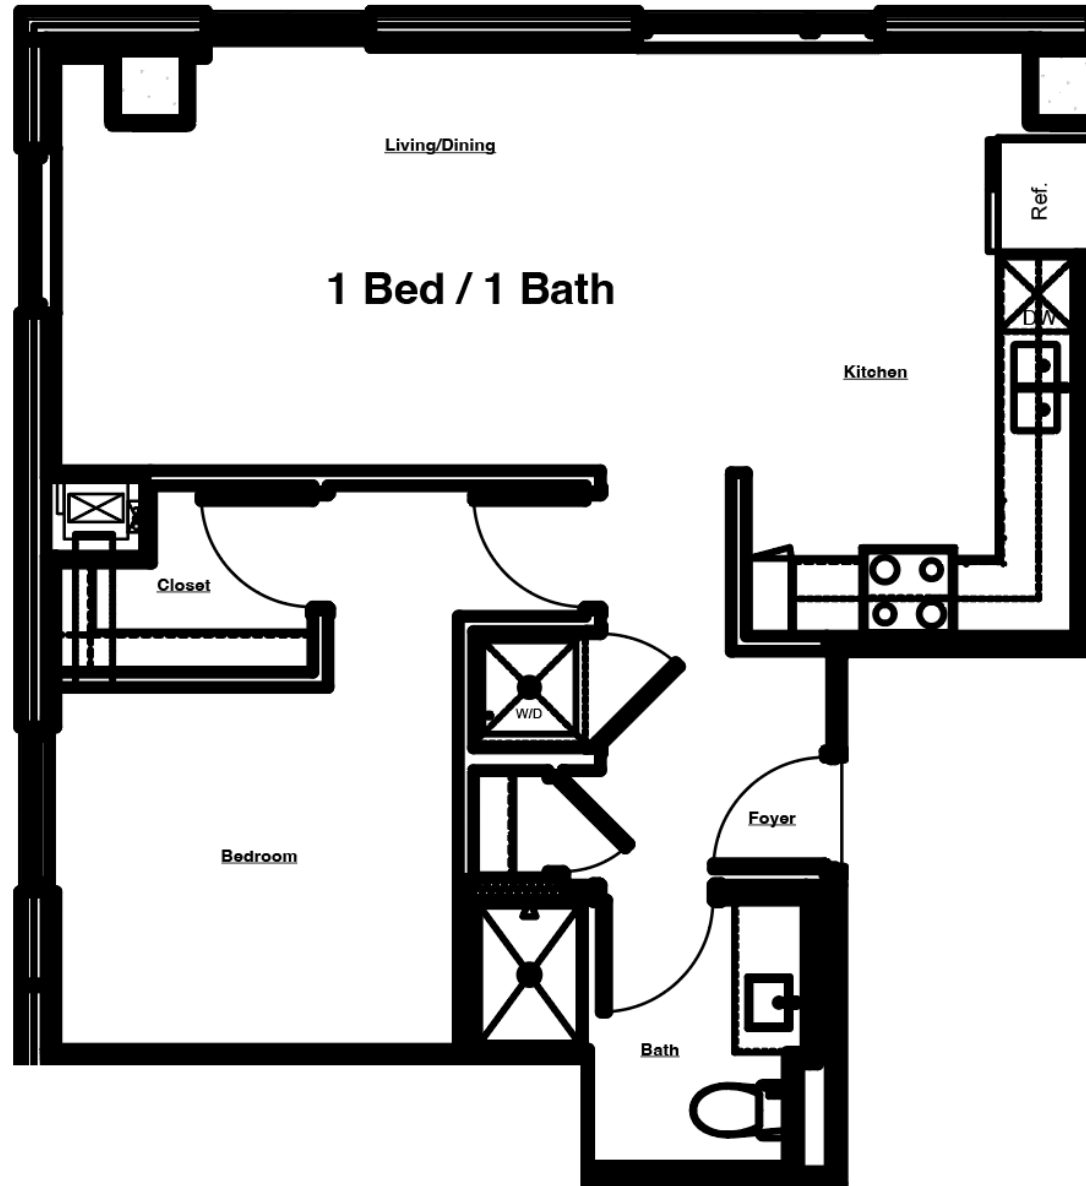

THE LAKEVIEW

AT 333 E. SUPERIOR

DULUTH'S MOST DISTINCTIVE RESIDENCES

UNIT #806

1 Bed | 1 Bath

773 sq. ft.*

- » Pets allowed
- » Washer/Dryer in unit
- » Dishwasher
- » Corner Unit
- » Hillside View

*Square feet listed is approximate

**Pricing and availability coming soon.

HILLSIDE VIEW