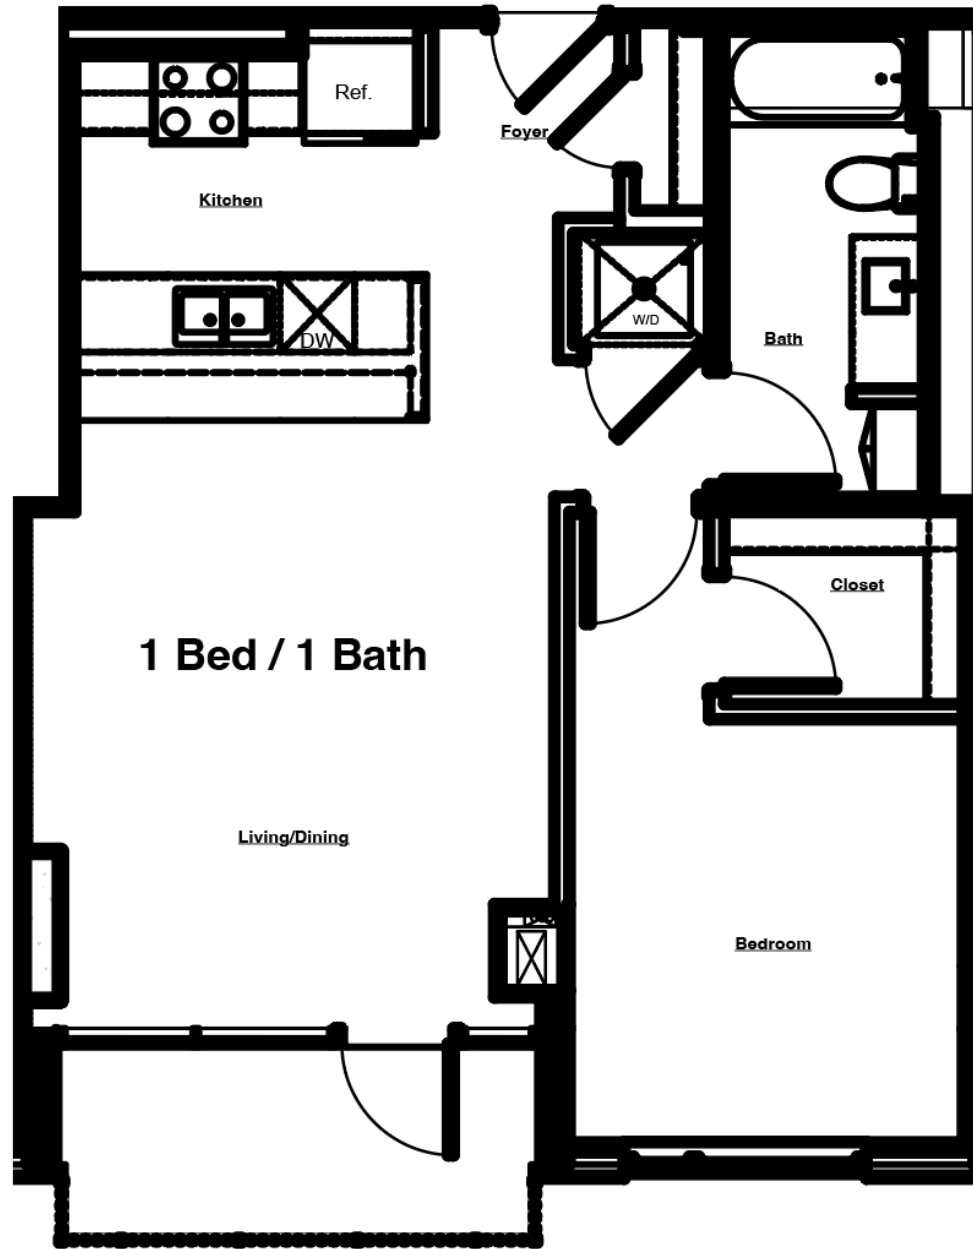

## UNIT #709

1 Bed | 1 Bath

744 sq. ft.\*

- » Pets allowed
- » Washer/Dryer in unit
- » Dishwasher
- » Balcony
- » Lake View

\* Square feet listed is approximate

\*\*Pricing and availability coming soon.

LAKEVIEW