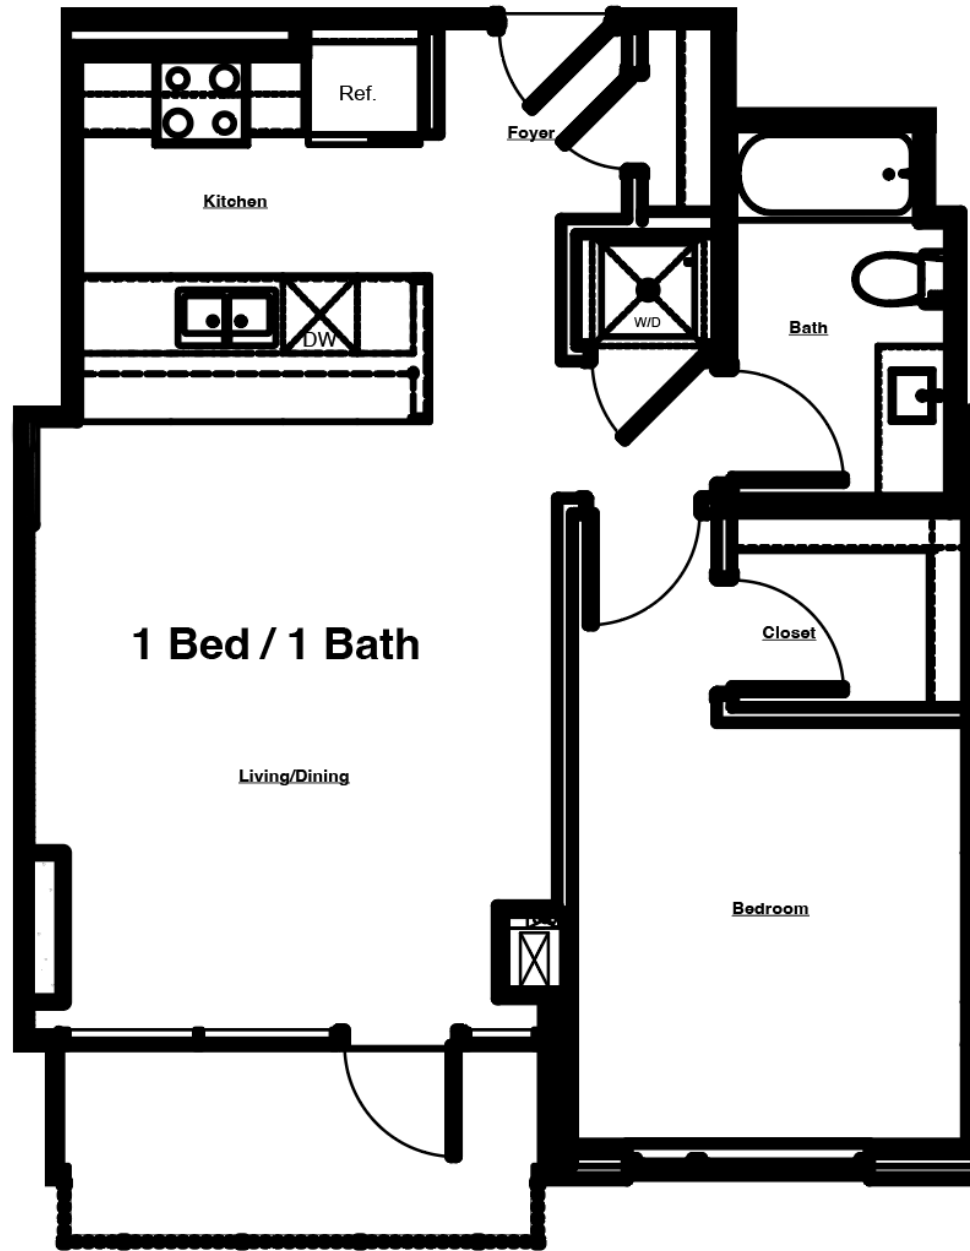

THE LAKEVIEW

AT 333 E. SUPERIOR

DULUTH'S MOST DISTINCTIVE RESIDENCES

UNIT #613

1 Bed | 1 Bath

743 sq. ft.*

- » Pets allowed
- » Washer/Dryer in unit
- » Dishwasher
- » Balcony
- » Lake View

*Square feet listed is approximate

**Pricing and availability coming soon.

E. Superior Street

N. 4th Avenue

LAKEVIEW