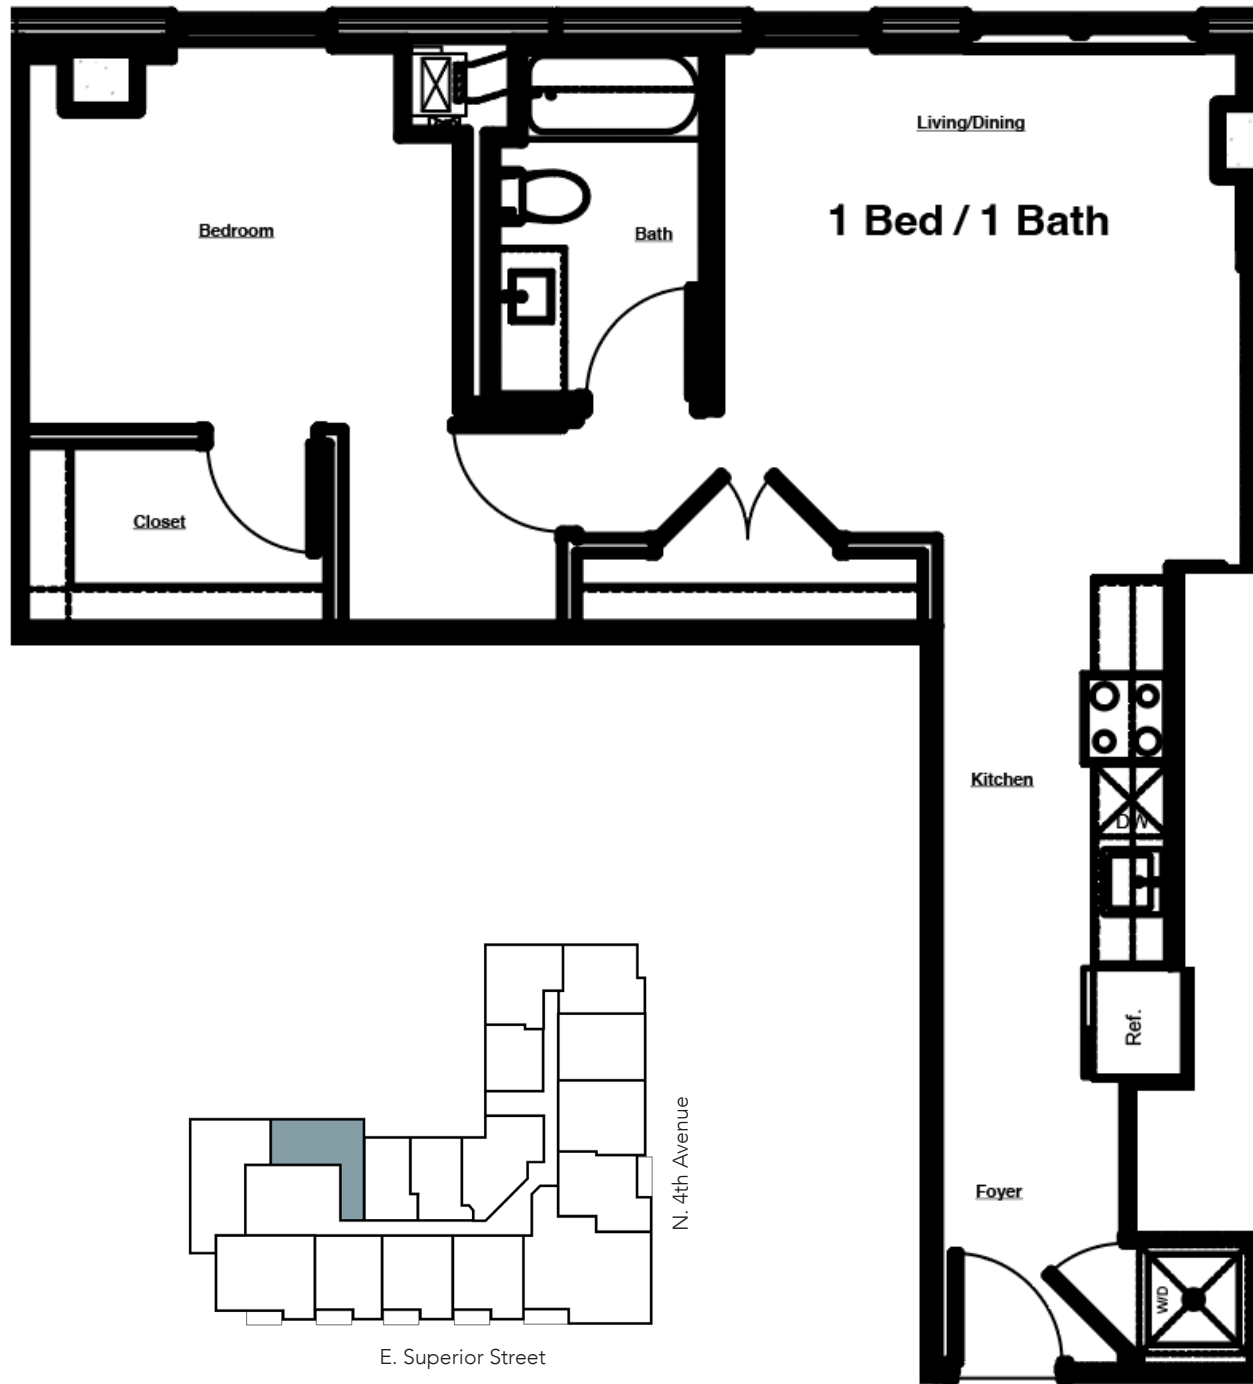

THE LAKEVIEW

AT 333 E. SUPERIOR

DULUTH'S MOST DISTINCTIVE RESIDENCES

UNIT #1214

1 Bed | 1 Bath

750 sq. ft.*

- » Pets allowed
- » Washer/Dryer in unit
- » Dishwasher
- » Hillside View

* Square feet listed is approximate

**Pricing and availability coming soon.

HILLSIDE VIEW