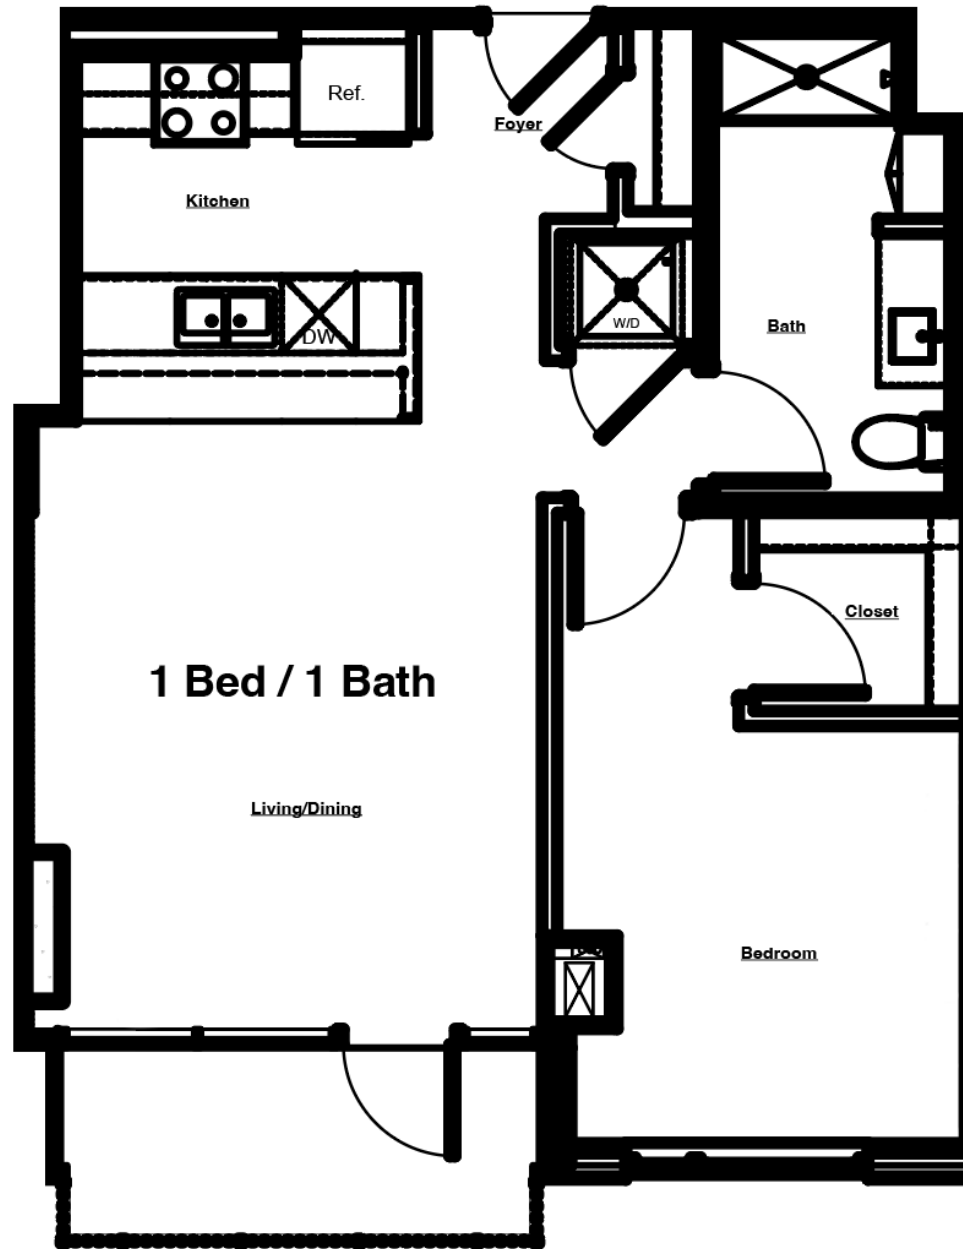

THE LAKEVIEW

AT 333 E. SUPERIOR

DULUTH'S MOST DISTINCTIVE RESIDENCES

UNIT #311

1 Bed | 1 Bath

746 sq. ft.*

- » Pets allowed
- » Washer/Dryer in unit
- » Dishwasher
- » Balcony
- » Lake View

*Square feet listed is approximate

**Pricing and availability coming soon.

LAKEVIEW