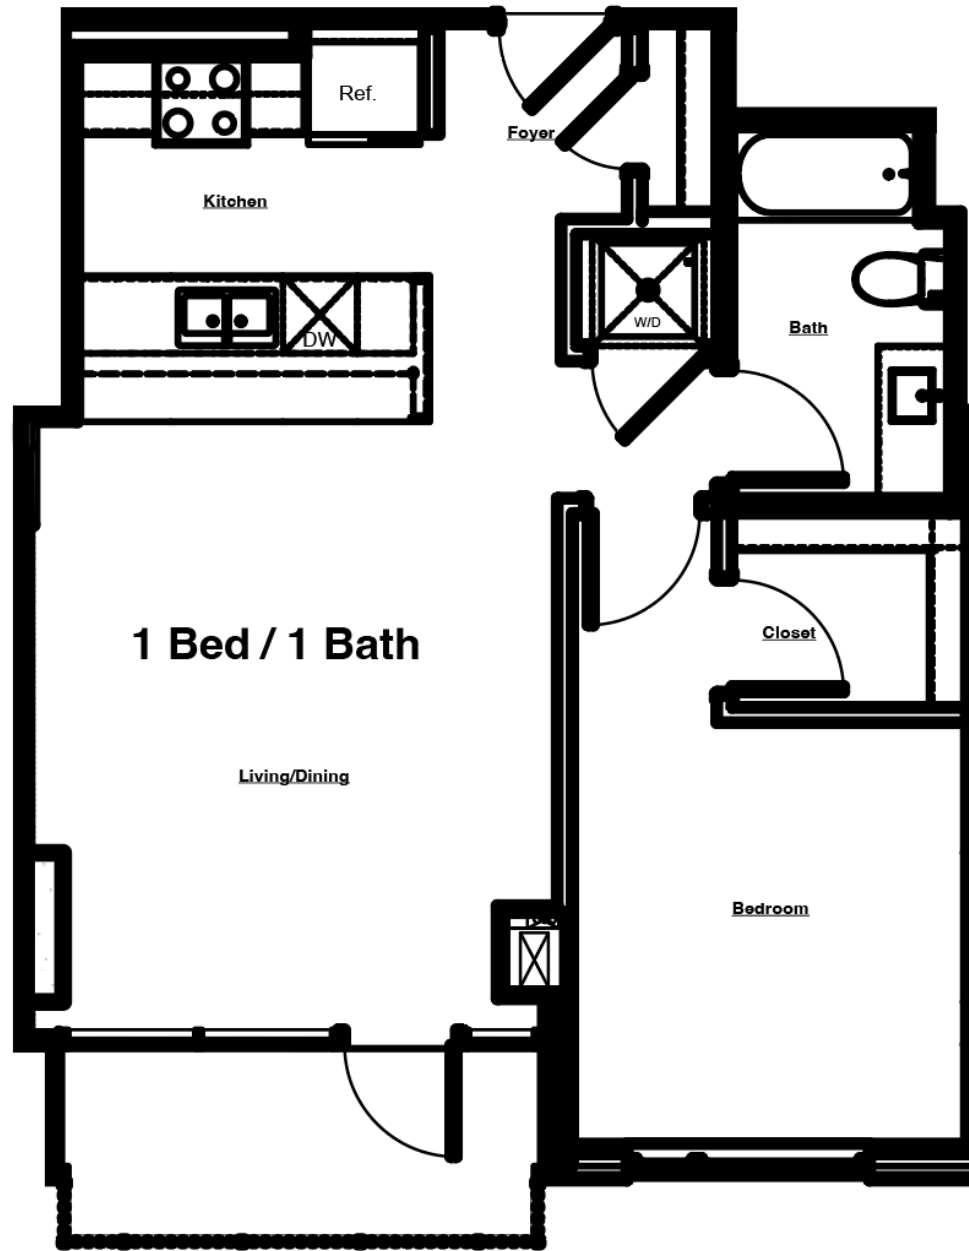

THE LAKEVIEW

AT 333 E. SUPERIOR

DULUTH'S MOST DISTINCTIVE RESIDENCES

UNIT #413

1 Bed | 1 Bath

743 sq. ft.*

- » Pets allowed
- » Washer/Dryer in unit
- » Dishwasher
- » Balcony
- » Lake View
- » Same Floor Access to Skywalk Bridge

LAKEVIEW

* Square feet listed is approximate

**Pricing and availability coming soon.