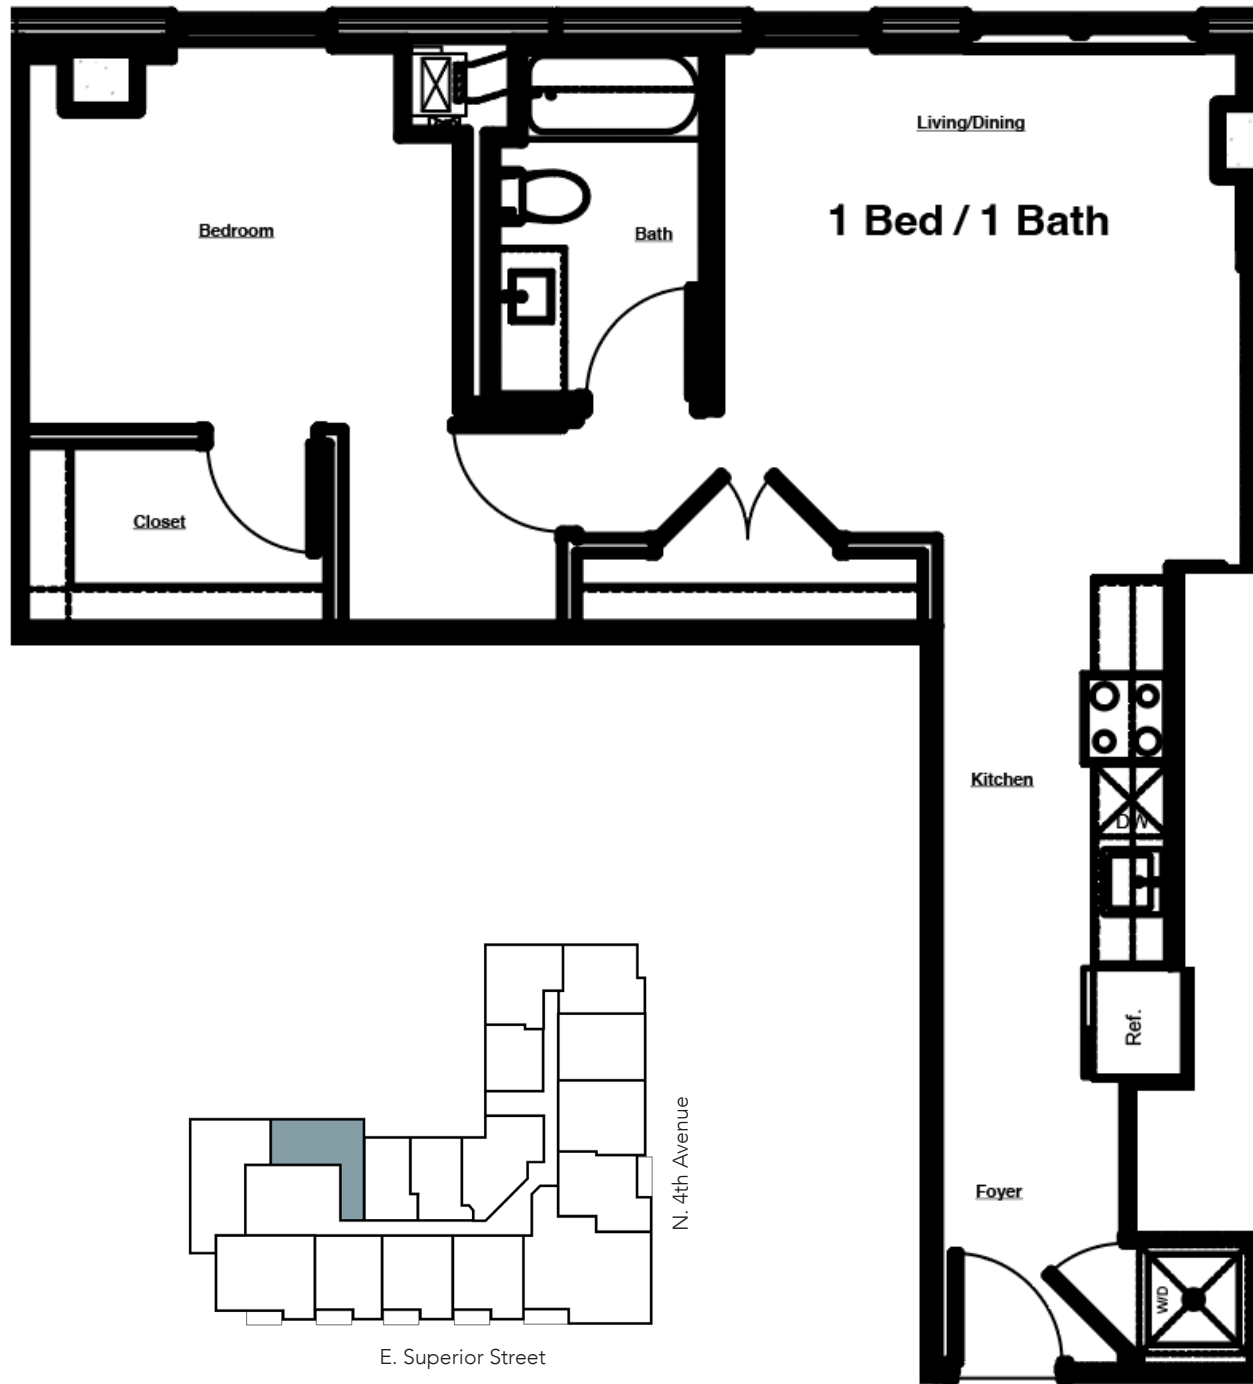

THE LAKEVIEW

AT 333 E. SUPERIOR

DULUTH'S MOST DISTINCTIVE RESIDENCES

UNIT #1014

1 Bed | 1 Bath

750 sq. ft.*

- » Pets allowed
- » Washer/Dryer in unit
- » Dishwasher
- » Hillside View

* Square feet listed is approximate

**Pricing and availability coming soon.

HILLSIDE VIEW