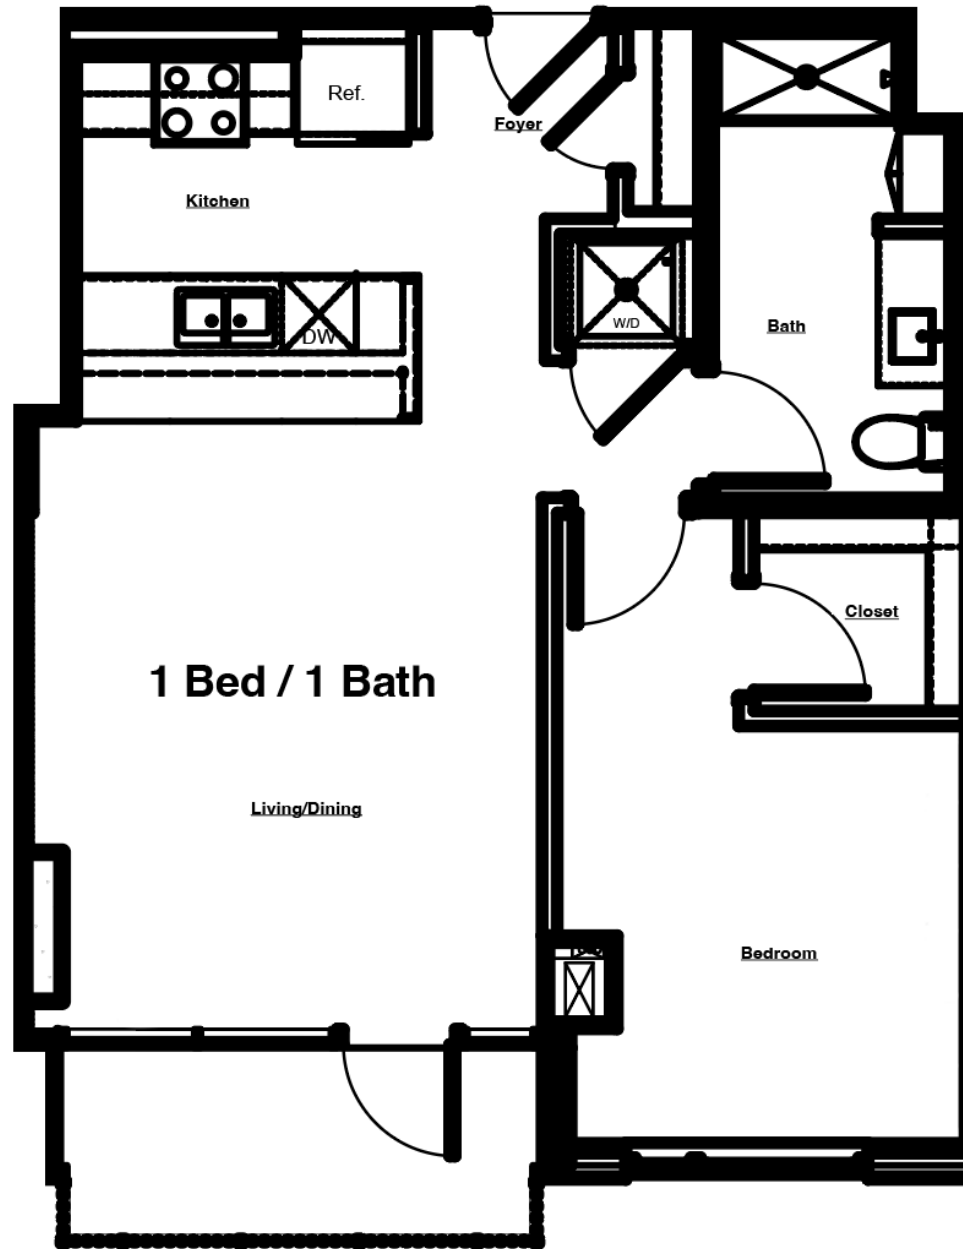

THE LAKEVIEW

AT 333 E. SUPERIOR

DULUTH'S MOST DISTINCTIVE RESIDENCES

UNIT #1311

1 Bed | 1 Bath

746 sq. ft.*

- » Pets allowed
- » Washer/Dryer in unit
- » Dishwasher
- » Balcony
- » Lake View

*Square feet listed is approximate

**Pricing and availability coming soon.

LAKEVIEW