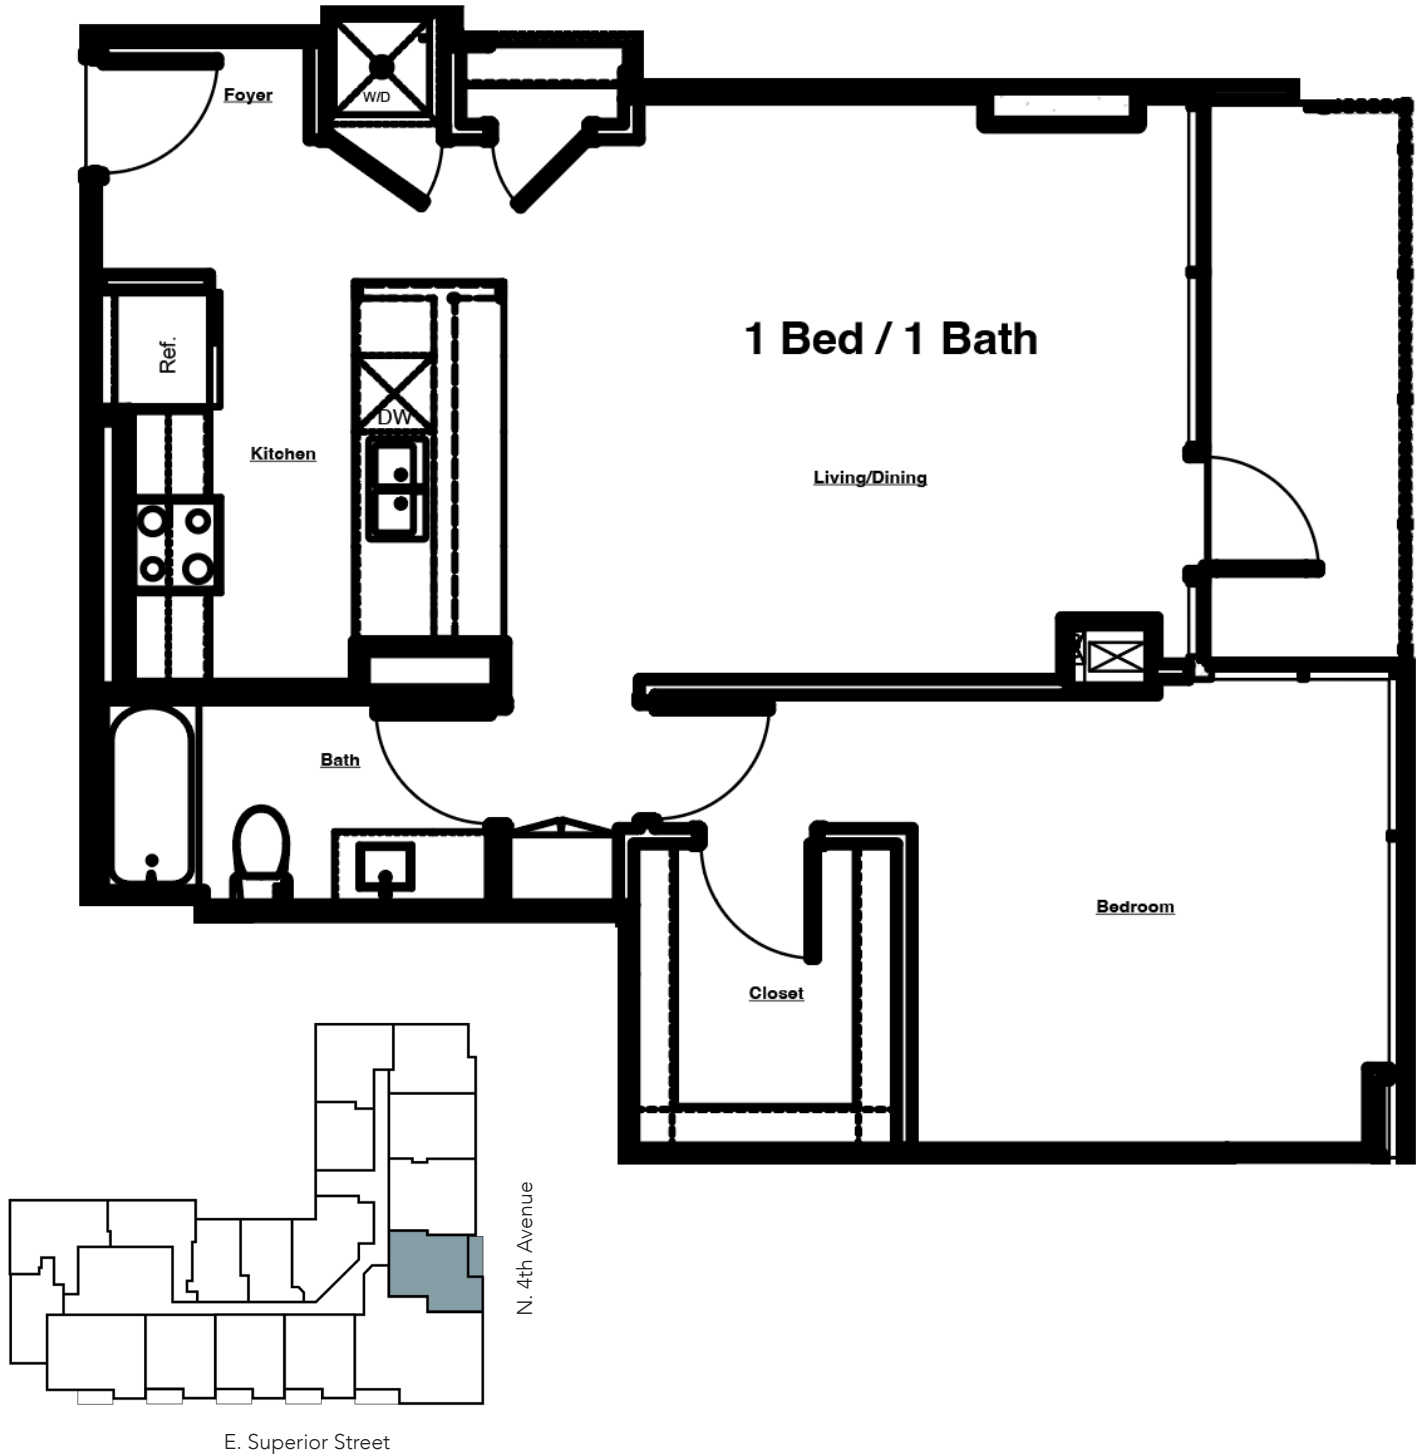

THE LAKEVIEW

AT 333 E. SUPERIOR

DULUTH'S MOST DISTINCTIVE RESIDENCES

UNIT #302

1 Bed | 1 Bath

840 sq. ft.*

- » Pets allowed
- » Washer/Dryer in unit
- » Dishwasher
- » Balcony
- » Lake View

LAKE VIEW

* Square feet listed is approximate

**Pricing and availability coming soon.