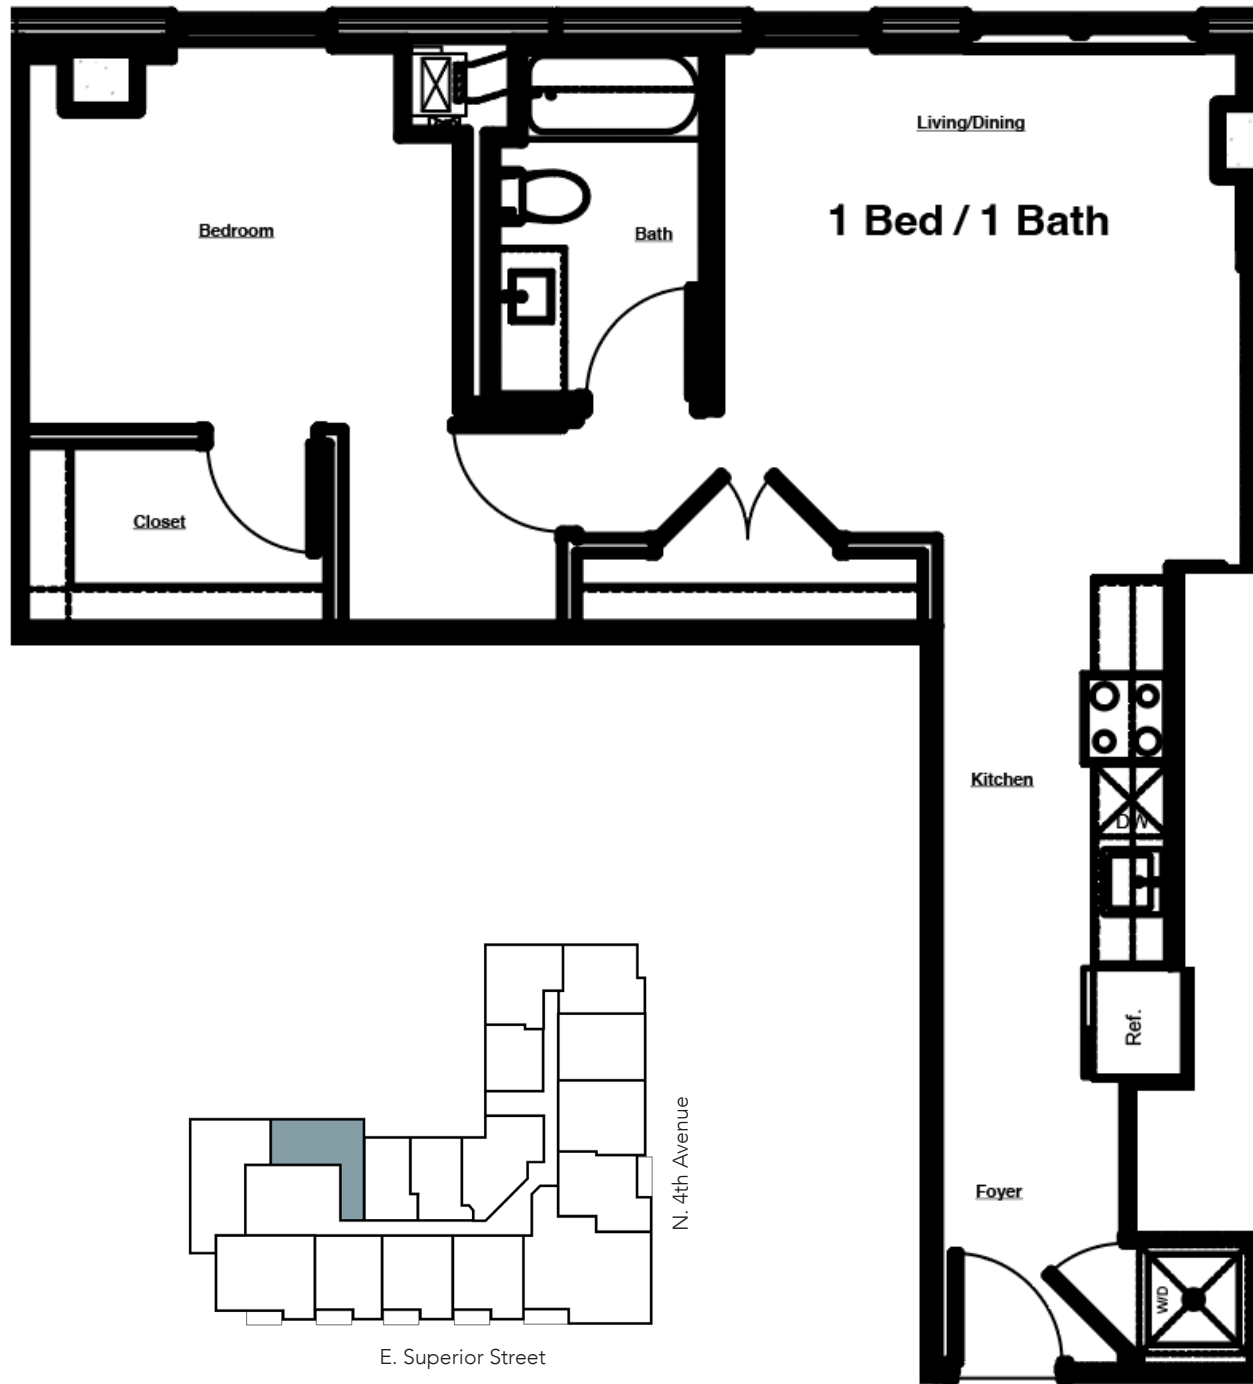

## UNIT #1114

1 Bed | 1 Bath

750 sq. ft.\*

- » Pets allowed
- » Washer/Dryer in unit
- » Dishwasher
- » Hillside View

\* Square feet listed is approximate

\*\*Pricing and availability coming soon.

HILLSIDE VIEW