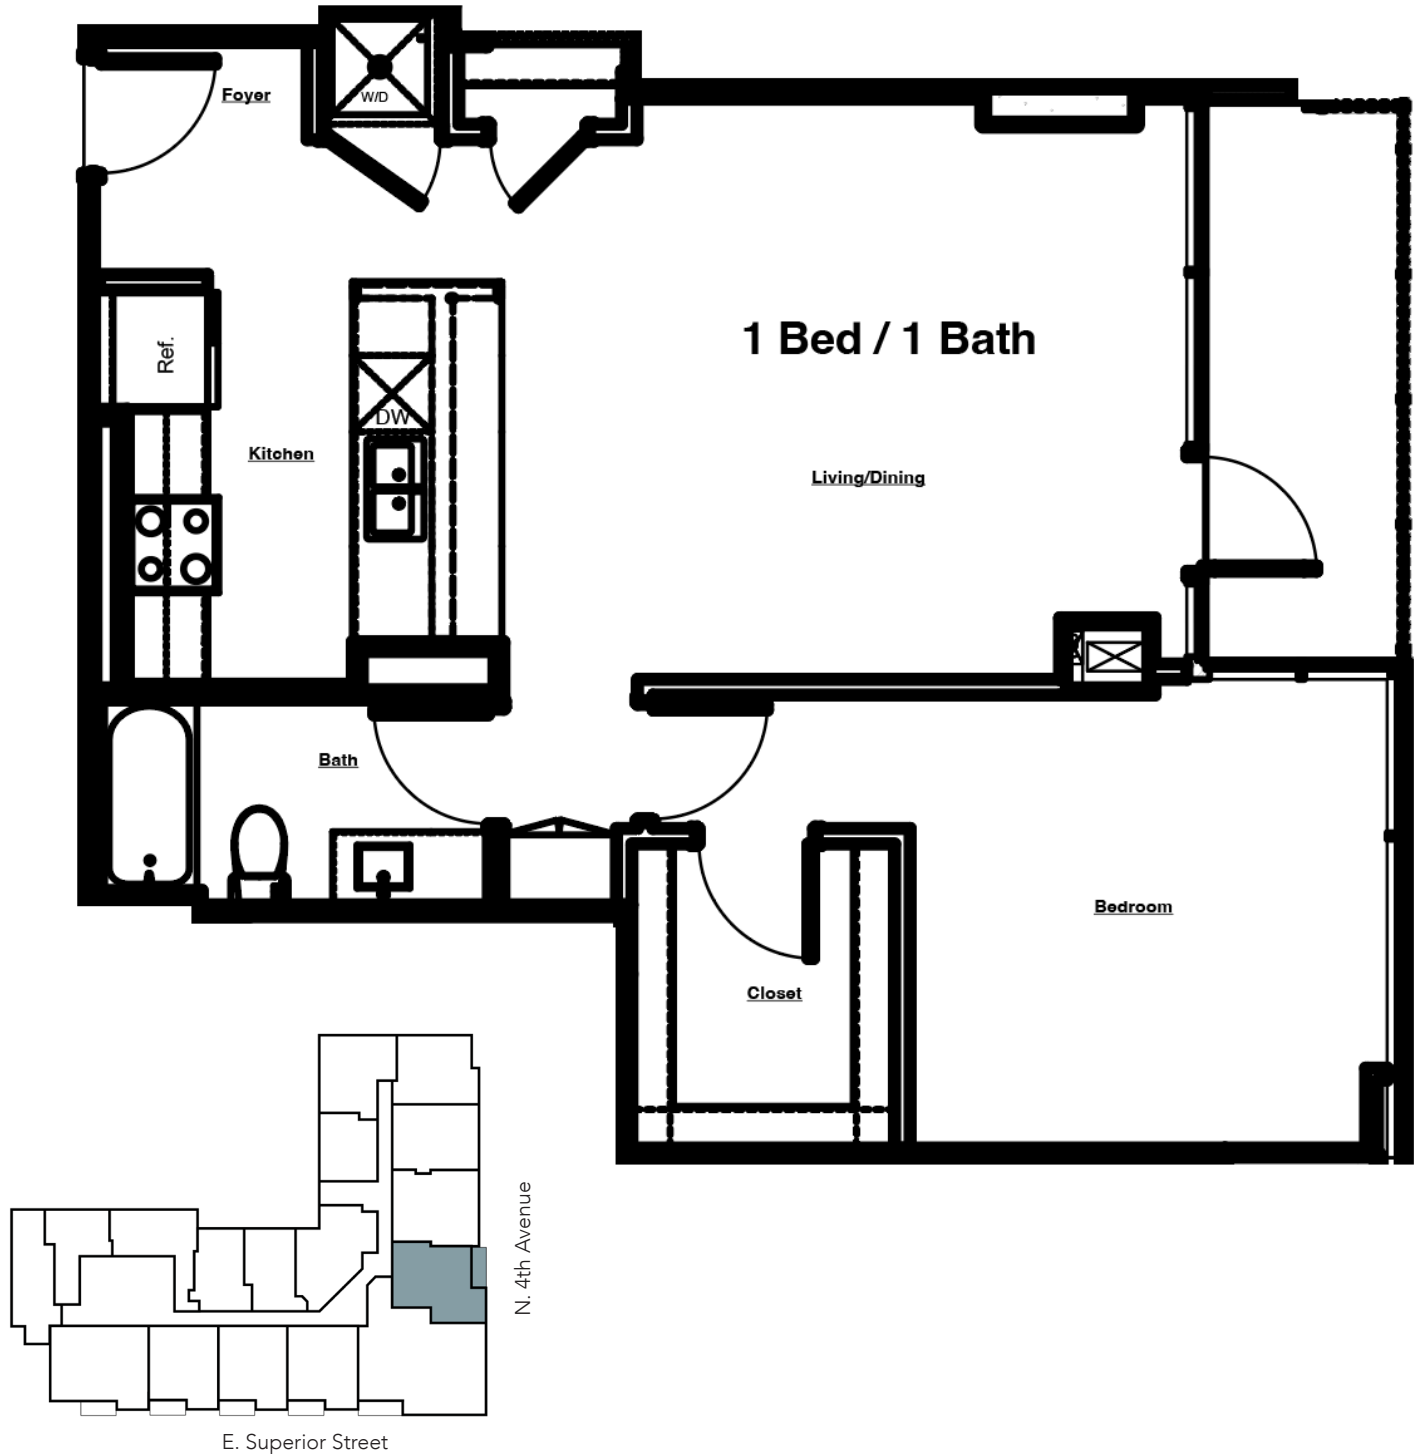

THE LAKEVIEW

AT 333 E. SUPERIOR

DULUTH'S MOST DISTINCTIVE RESIDENCES

UNIT #602

1 Bed | 1 Bath

840 sq. ft.*

- » Pets allowed
- » Washer/Dryer in unit
- » Dishwasher
- » Balcony
- » Lake View

*Square feet listed is approximate

**Pricing and availability coming soon.

LAKEVIEW