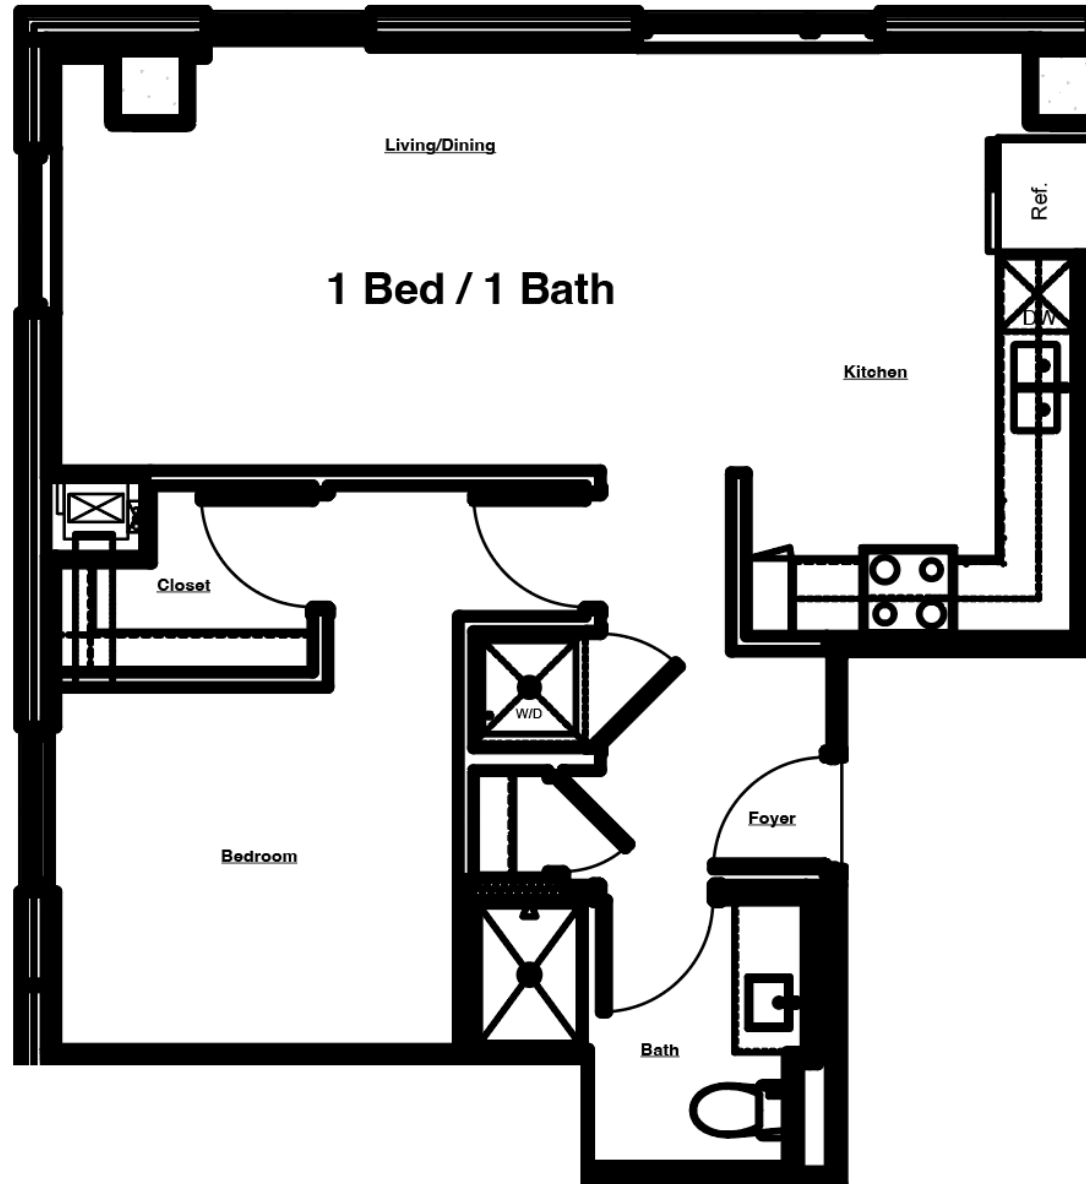

## UNIT #1006

1 Bed | 1 Bath

773 sq. ft.\*

- » Pets allowed
- » Washer/Dryer in unit
- » Dishwasher
- » Corner Unit
- » Hillside View

\*Square feet listed is approximate

\*\*Pricing and availability coming soon.