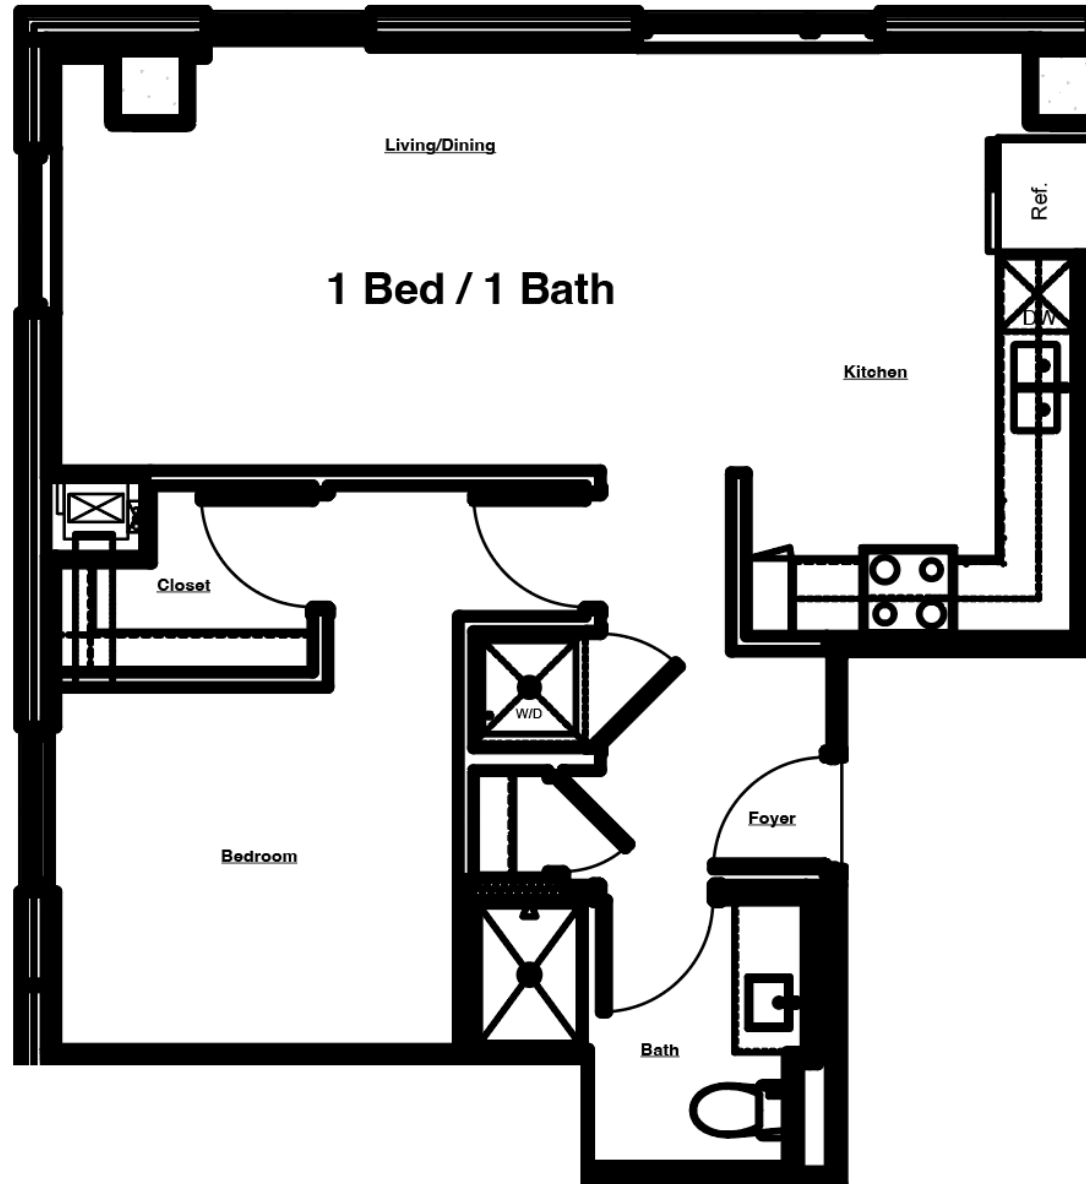

THE LAKEVIEW

AT 333 E. SUPERIOR

DULUTH'S MOST DISTINCTIVE RESIDENCES

UNIT #706

1 Bed | 1 Bath

773 sq. ft.*

- » Pets allowed
- » Washer/Dryer in unit
- » Dishwasher
- » Corner Unit
- » Hillside View

*Square feet listed is approximate

**Pricing and availability coming soon.

E. Superior Street

HILLSIDE VIEW