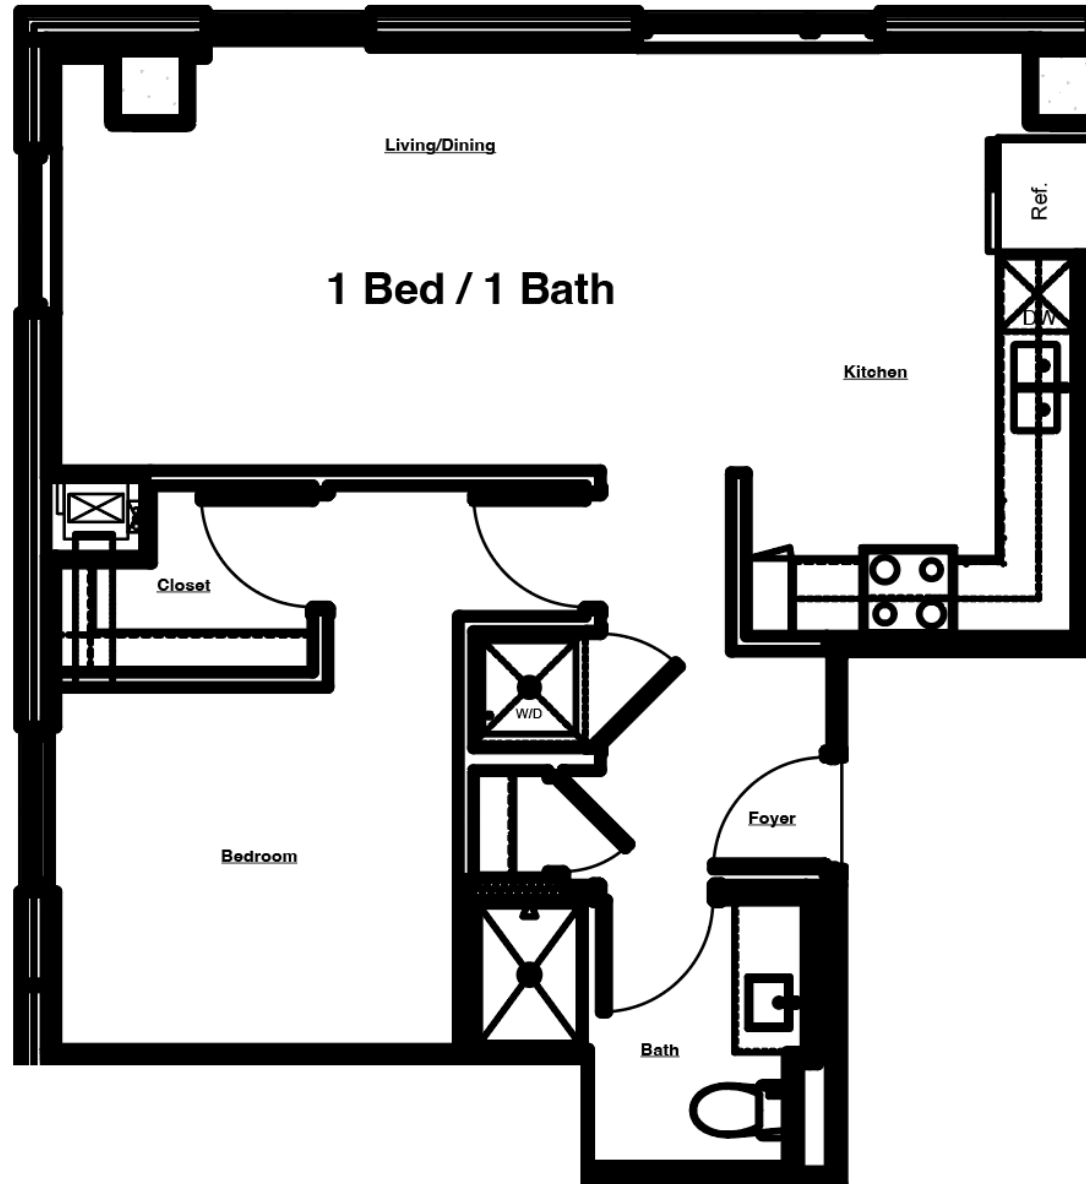

## UNIT #906

1 Bed | 1 Bath

773 sq. ft.\*

- » Pets allowed
- » Washer/Dryer in unit
- » Dishwasher
- » Corner Unit
- » Hillside View

\*Square feet listed is approximate

\*\*Pricing and availability coming soon.