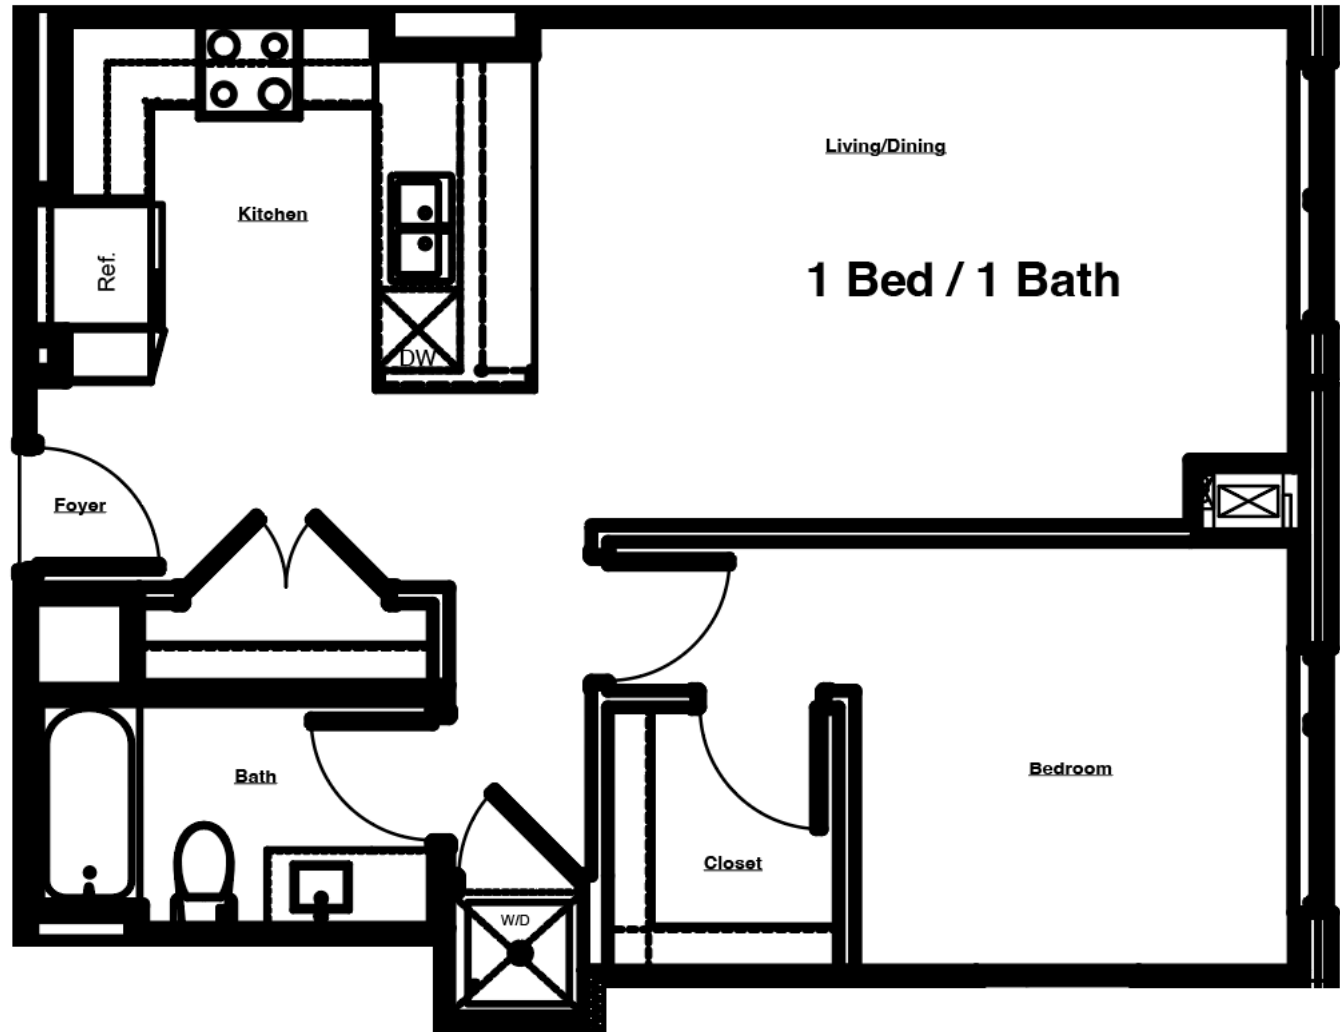

THE LAKEVIEW

AT 333 E. SUPERIOR

DULUTH'S MOST DISTINCTIVE RESIDENCES

UNIT #504

1 Bed | 1 Bath

783 sq. ft.*

- » Pets allowed
- » Washer/Dryer in unit
- » Dishwasher
- » Lake View

E. Superior Street

N. 4th Avenue

LAKEVIEW

* Square feet listed is approximate

**Pricing and availability coming soon.