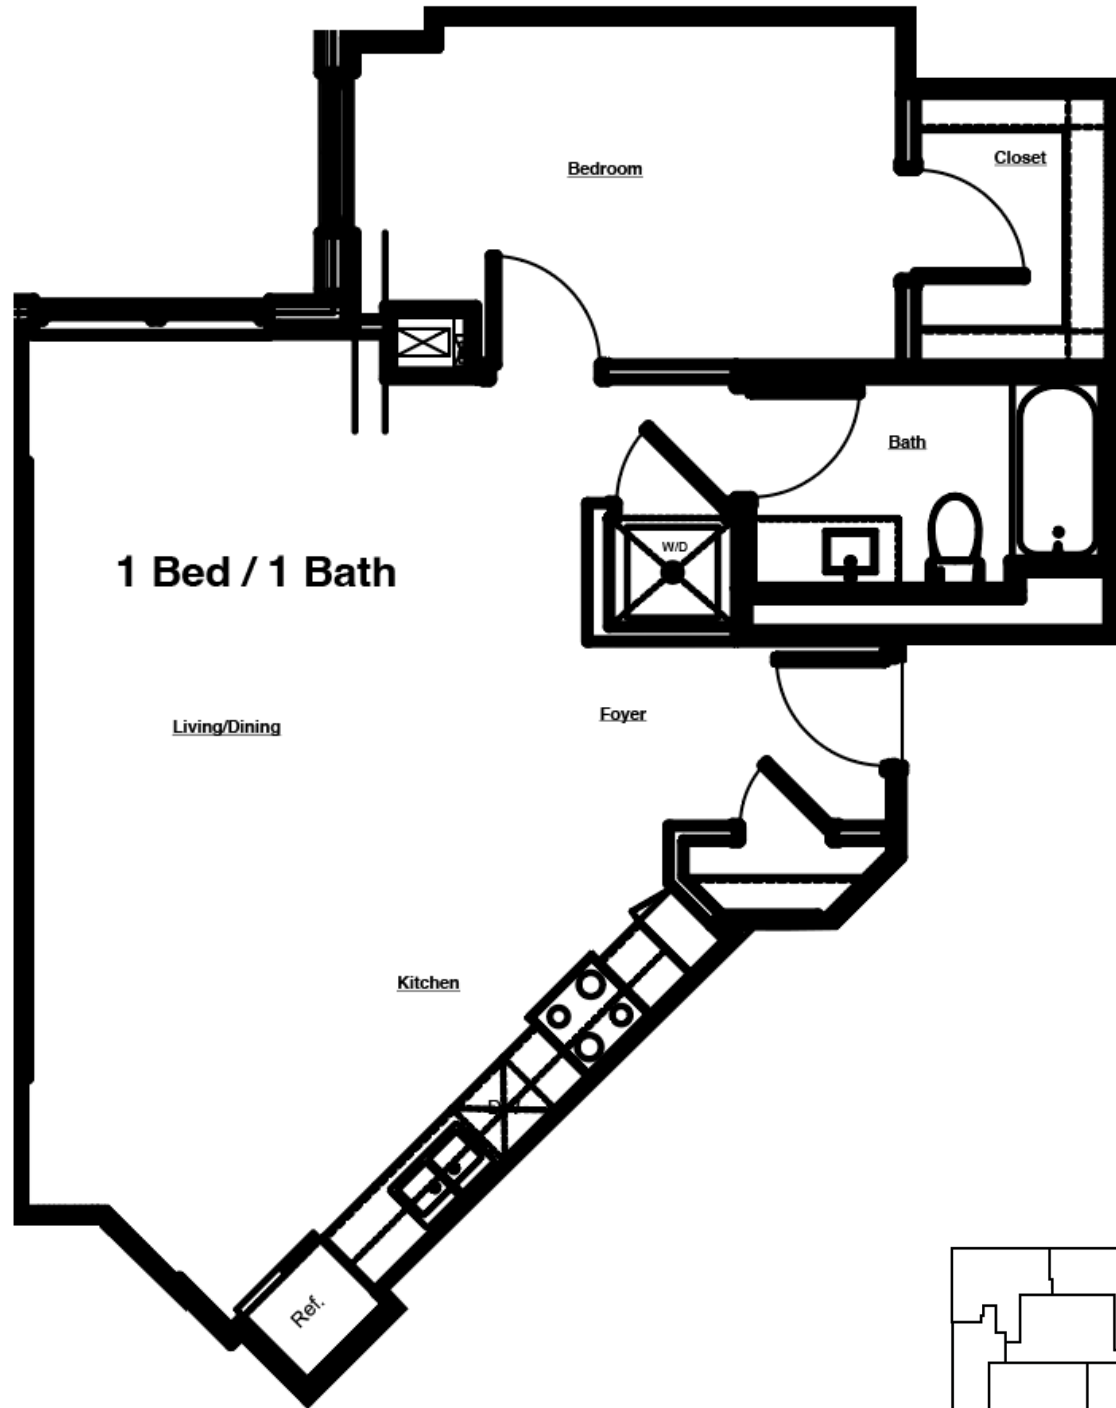

THE LAKEVIEW

AT 333 E. SUPERIOR

DULUTH'S MOST DISTINCTIVE RESIDENCES

UNIT #908

1 Bed | 1 Bath

825 sq. ft.*

- » Pets allowed
- » Washer/Dryer in unit
- » Dishwasher
- » Hillside View

* Square feet listed is approximate

**Pricing and availability coming soon.

E. Superior Street

N. 4th Avenue

HILLSIDE VIEW