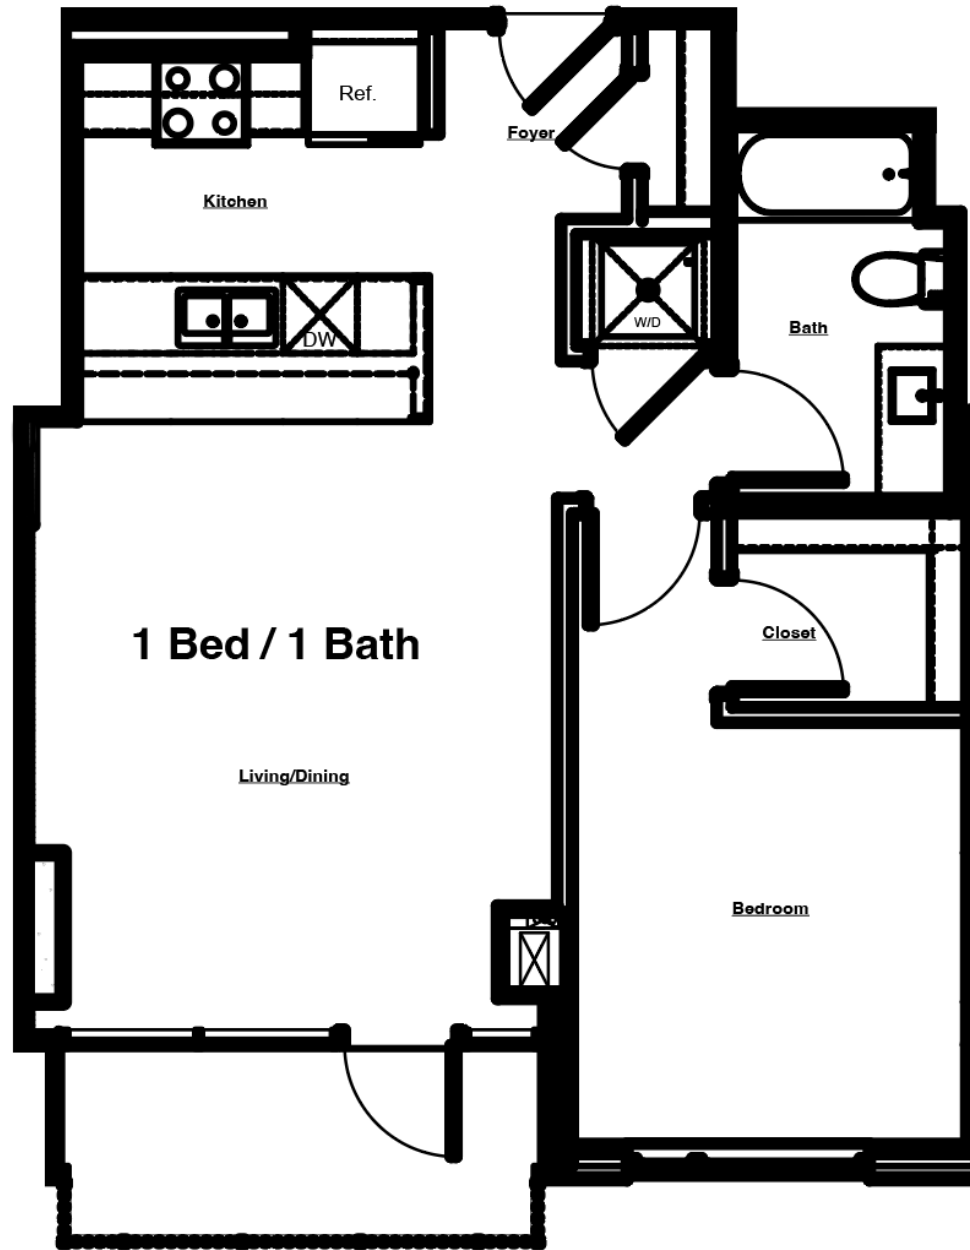

THE LAKEVIEW

AT 333 E. SUPERIOR

DULUTH'S MOST DISTINCTIVE RESIDENCES

UNIT #1213

1 Bed | 1 Bath

743 sq. ft.*

- » Pets allowed
- » Washer/Dryer in unit
- » Dishwasher
- » Balcony
- » Lake View

*Square feet listed is approximate

**Pricing and availability coming soon.

E. Superior Street

N. 4th Avenue

LAKEVIEW