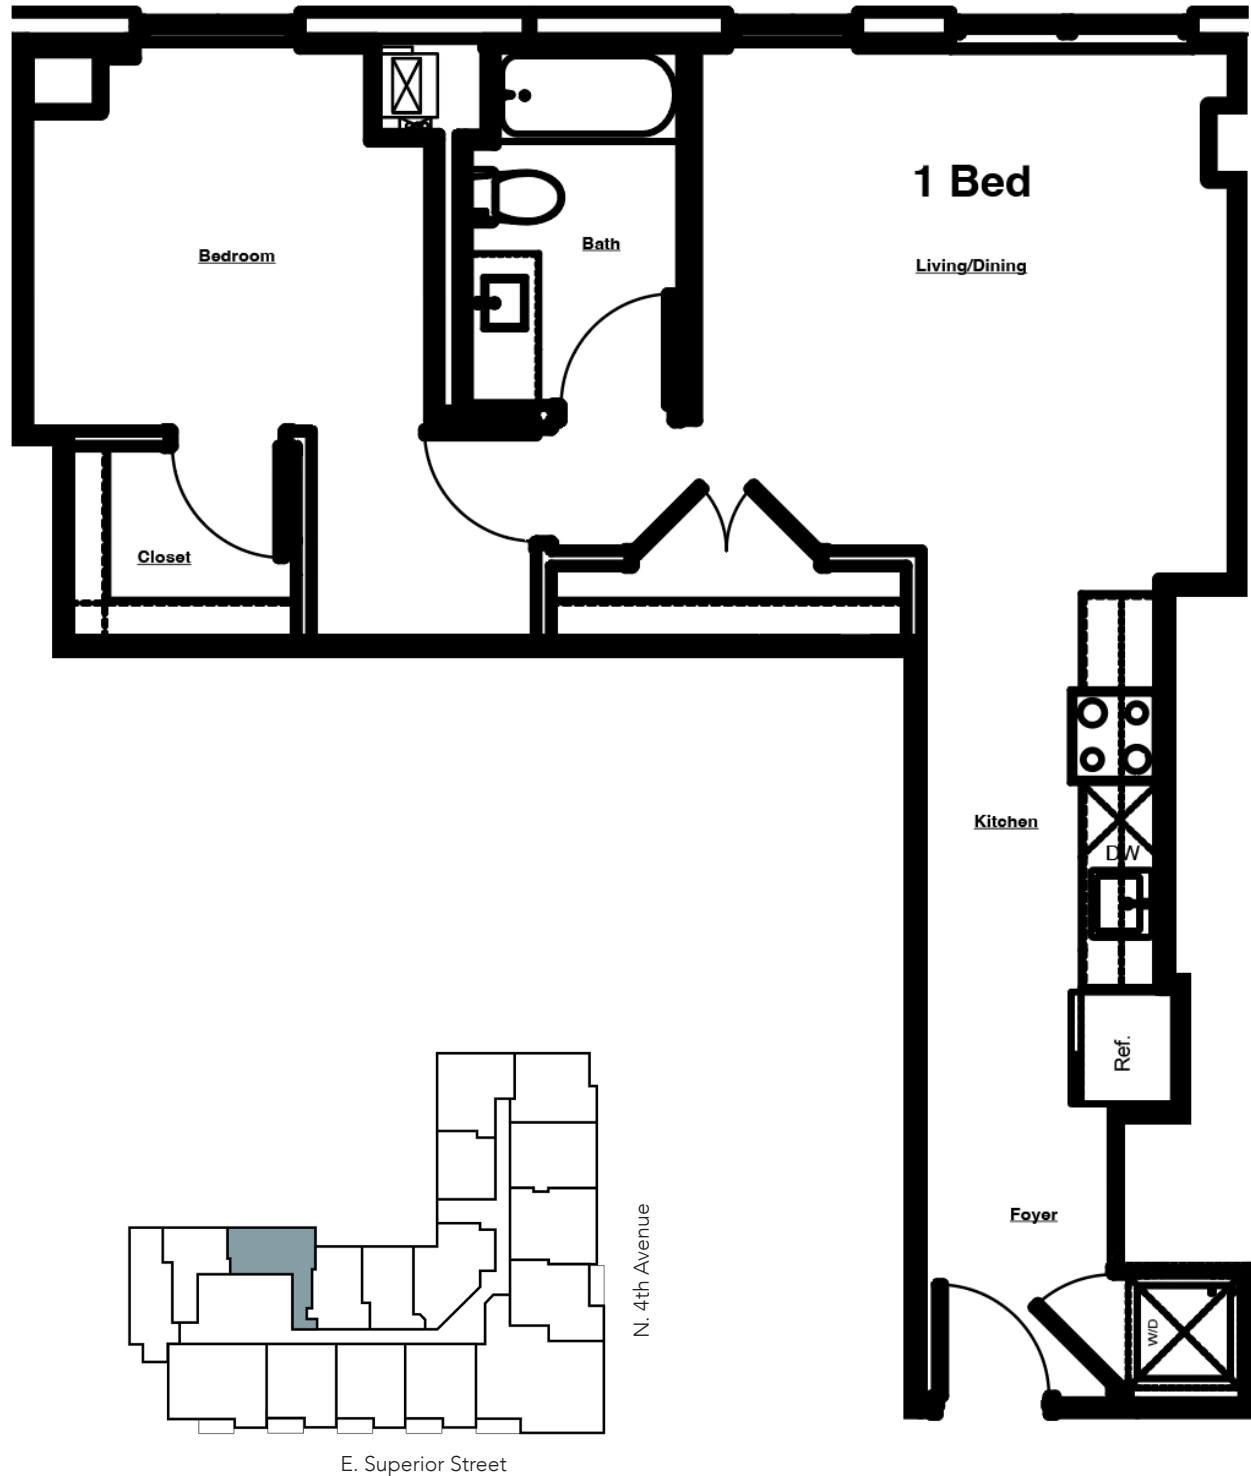

THE LAKEVIEW

AT 333 E. SUPERIOR

DULUTH'S MOST DISTINCTIVE RESIDENCES

UNIT #614

1 Bed | 1 Bath

720 sq. ft.*

- » Pets allowed
- » Washer/Dryer in unit
- » Dishwasher
- » Courtyard View

*Square feet listed is approximate

**Pricing and availability coming soon.

COURTYARD VIEW