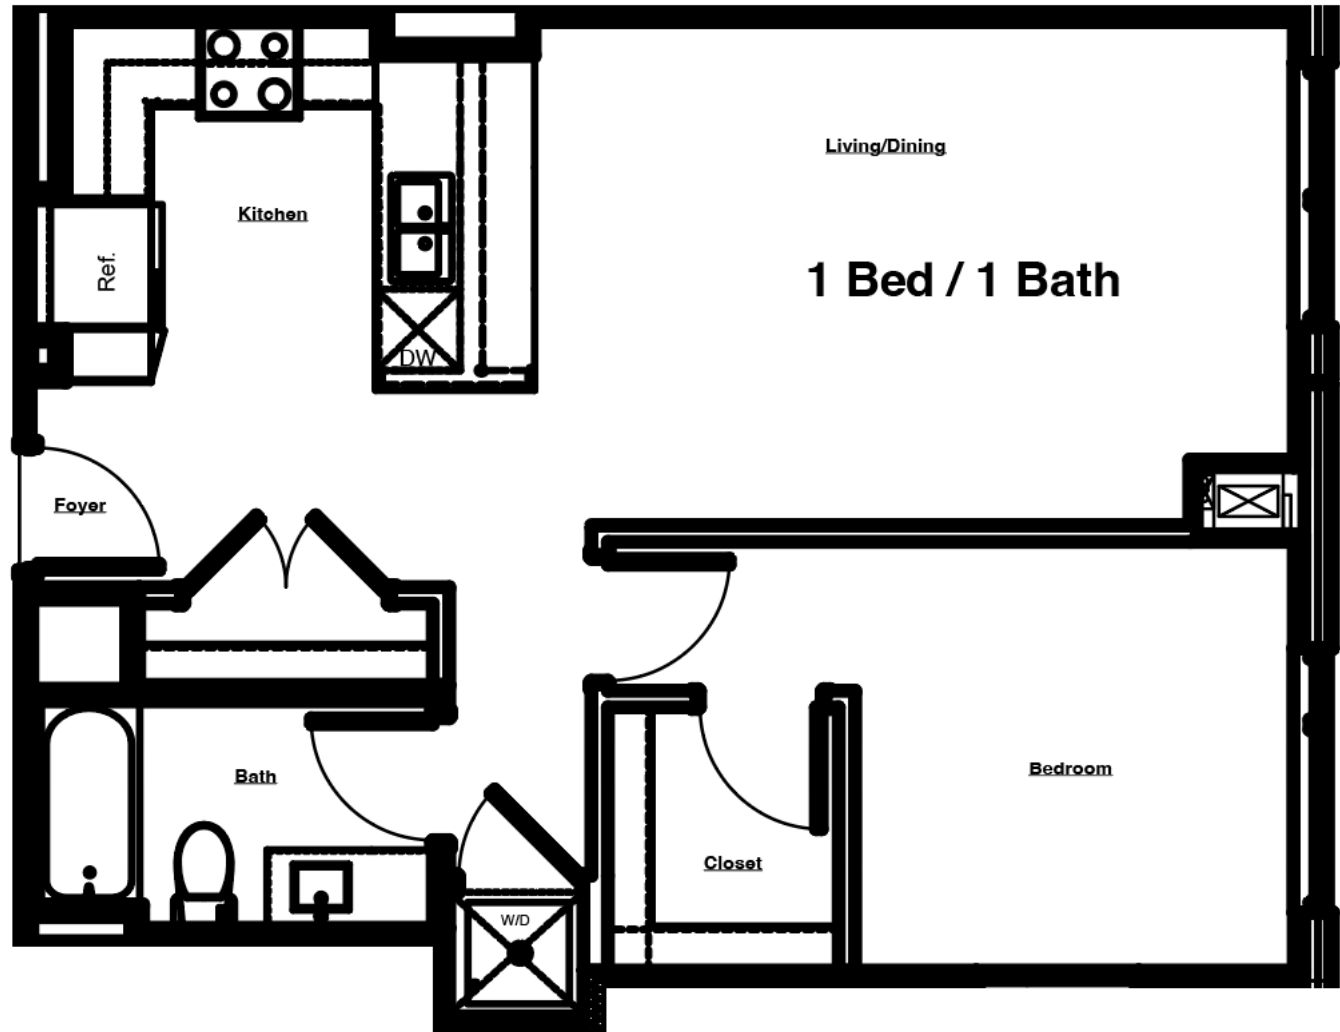

THE LAKEVIEW

AT 333 E. SUPERIOR

DULUTH'S MOST DISTINCTIVE RESIDENCES

UNIT #904

1 Bed | 1 Bath

783 sq. ft.*

- » Pets allowed
- » Washer/Dryer in unit
- » Dishwasher
- » Lake View

E. Superior Street

N. 4th Avenue

LAKEVIEW

* Square feet listed is approximate

**Pricing and availability coming soon.