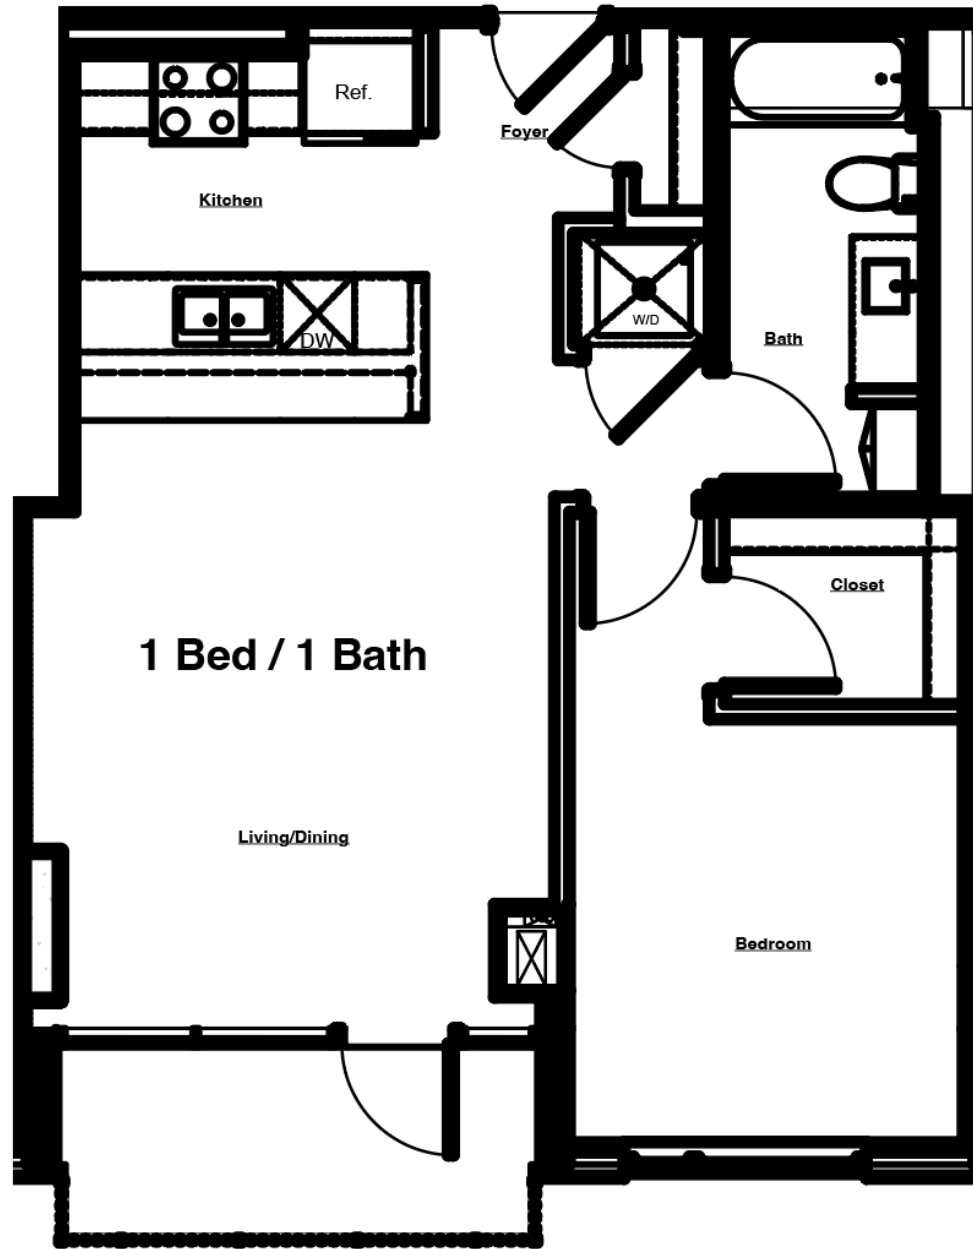

THE LAKEVIEW

AT 333 E. SUPERIOR

DULUTH'S MOST DISTINCTIVE RESIDENCES

UNIT #1009

1 Bed | 1 Bath

744 sq. ft.*

- » Pets allowed
- » Washer/Dryer in unit
- » Dishwasher
- » Balcony
- » Lake View

*Square feet listed is approximate

**Pricing and availability coming soon.

LAKEVIEW

N. 4th Avenue

E. Superior Street