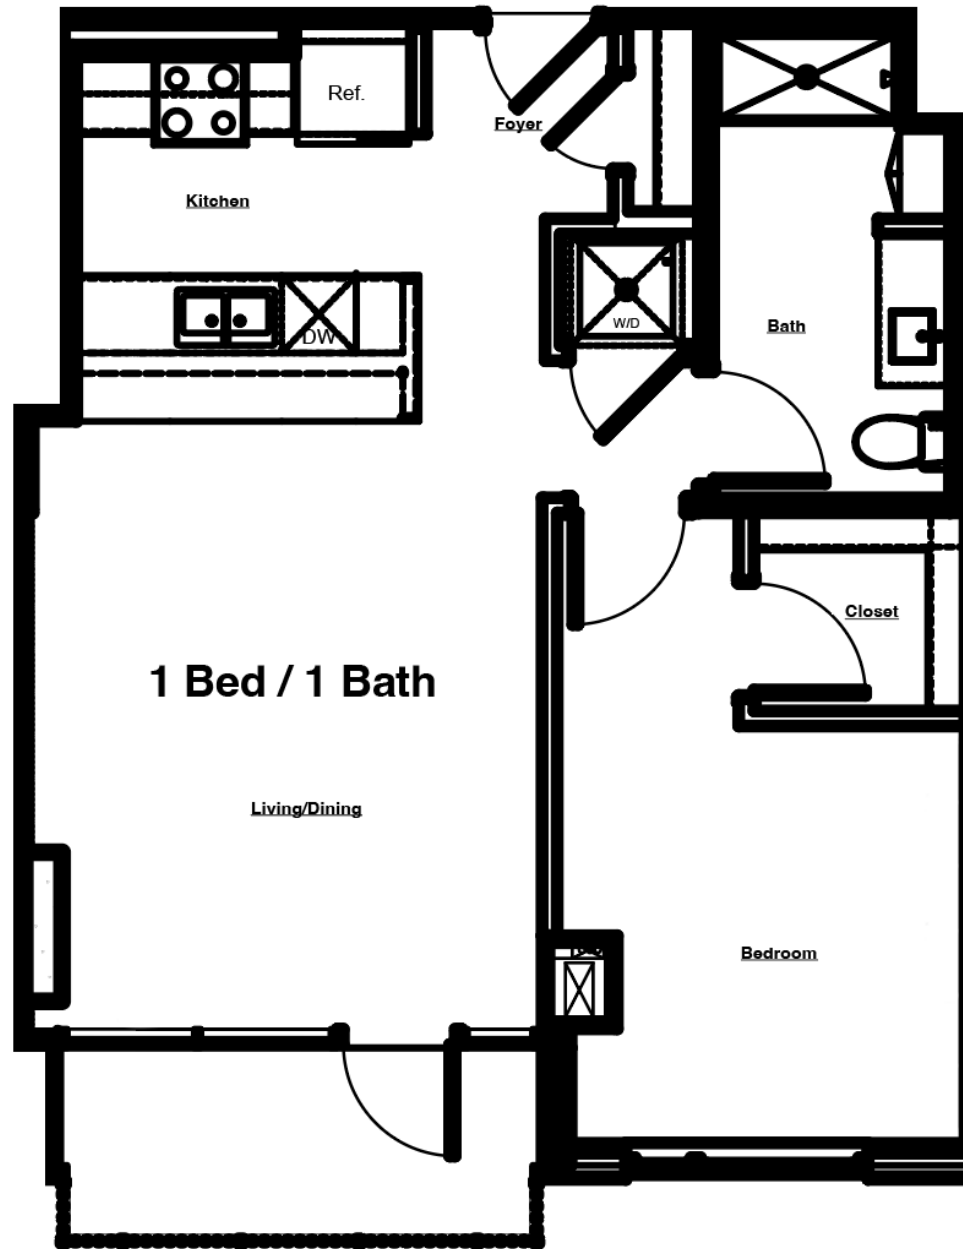

THE LAKEVIEW

AT 333 E. SUPERIOR

DULUTH'S MOST DISTINCTIVE RESIDENCES

UNIT #811

1 Bed | 1 Bath

746 sq. ft.*

- » Pets allowed
- » Washer/Dryer in unit
- » Dishwasher
- » Balcony
- » Lake View

*Square feet listed is approximate

**Pricing and availability coming soon.

LAKEVIEW