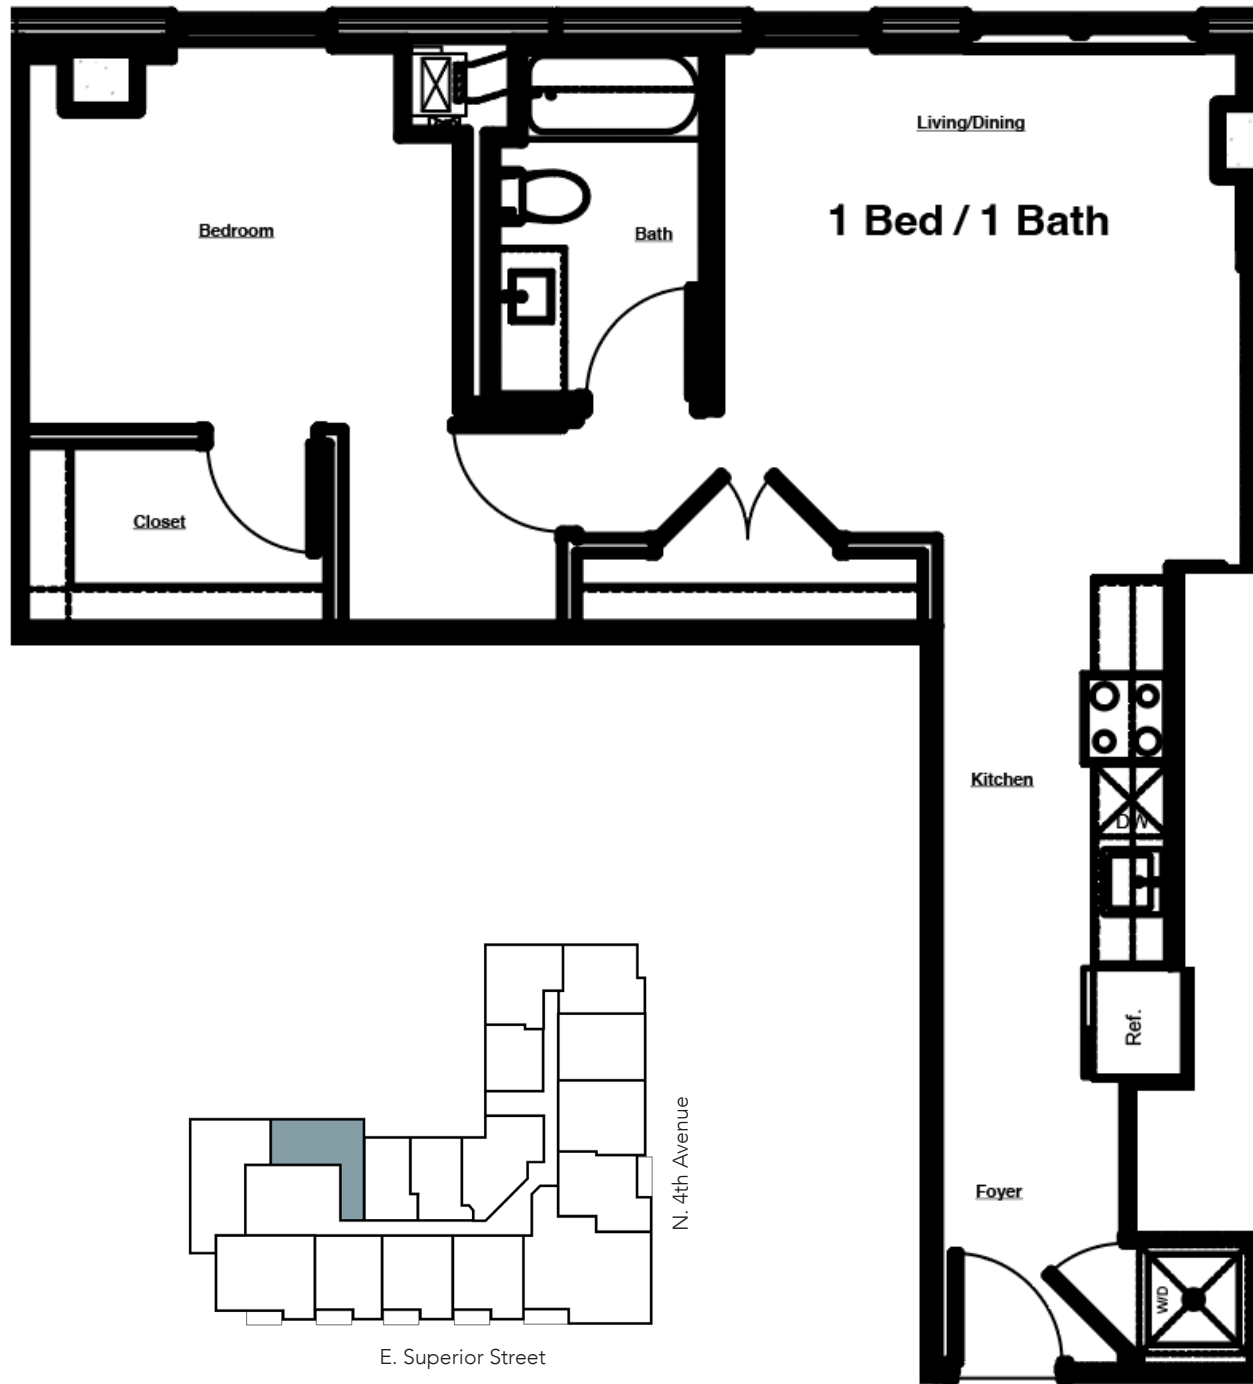

THE LAKEVIEW

AT 333 E. SUPERIOR

DULUTH'S MOST DISTINCTIVE RESIDENCES

UNIT #1314

1 Bed | 1 Bath

750 sq. ft.*

- » Pets allowed
- » Washer/Dryer in unit
- » Dishwasher
- » Hillside View

* Square feet listed is approximate

**Pricing and availability coming soon.

HILLSIDE VIEW