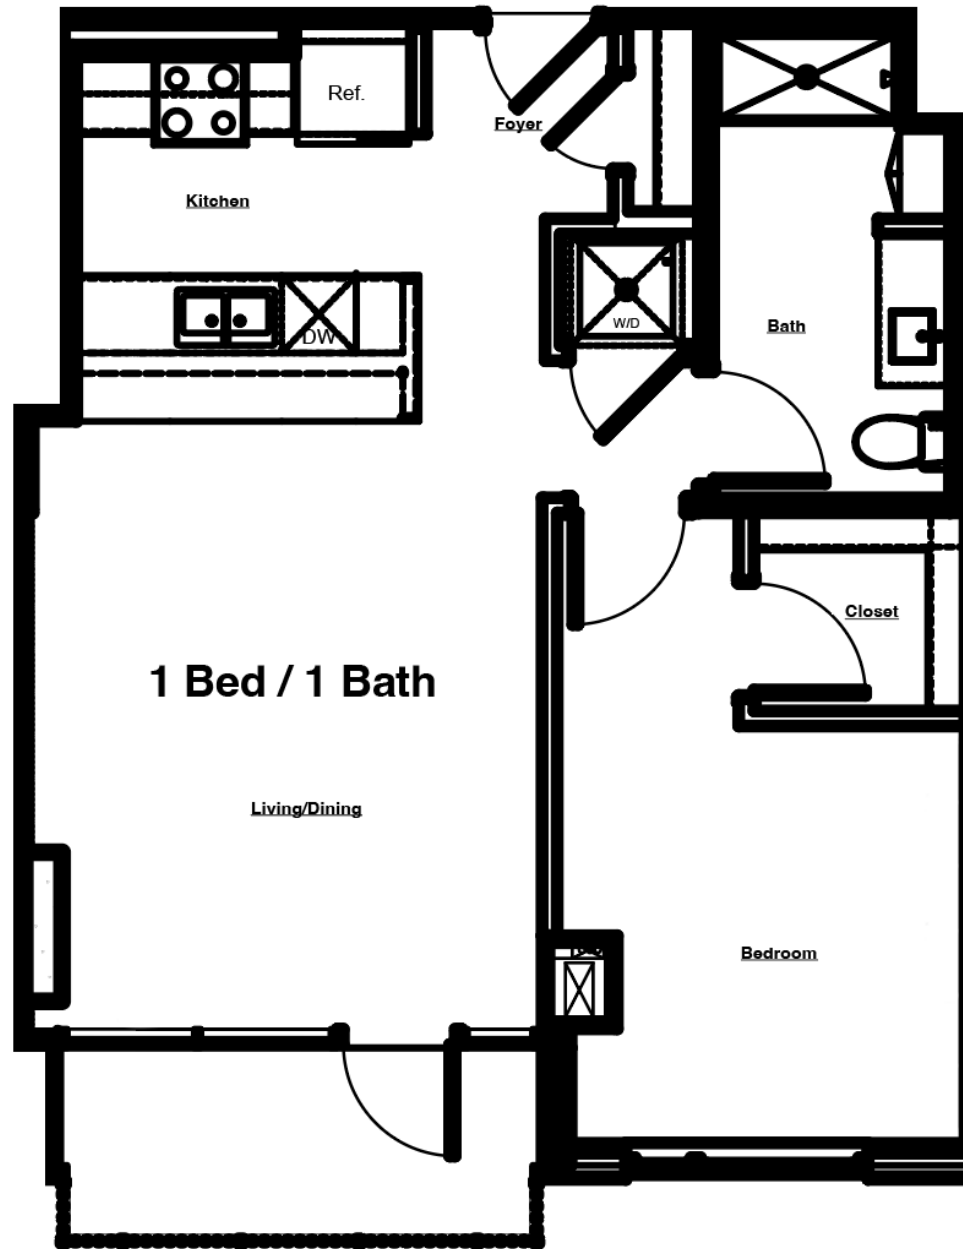

THE LAKEVIEW

AT 333 E. SUPERIOR

DULUTH'S MOST DISTINCTIVE RESIDENCES

UNIT #1011

1 Bed | 1 Bath

746 sq. ft.*

- » Pets allowed
- » Washer/Dryer in unit
- » Dishwasher
- » Balcony
- » Lake View

*Square feet listed is approximate

**Pricing and availability coming soon.

LAKEVIEW