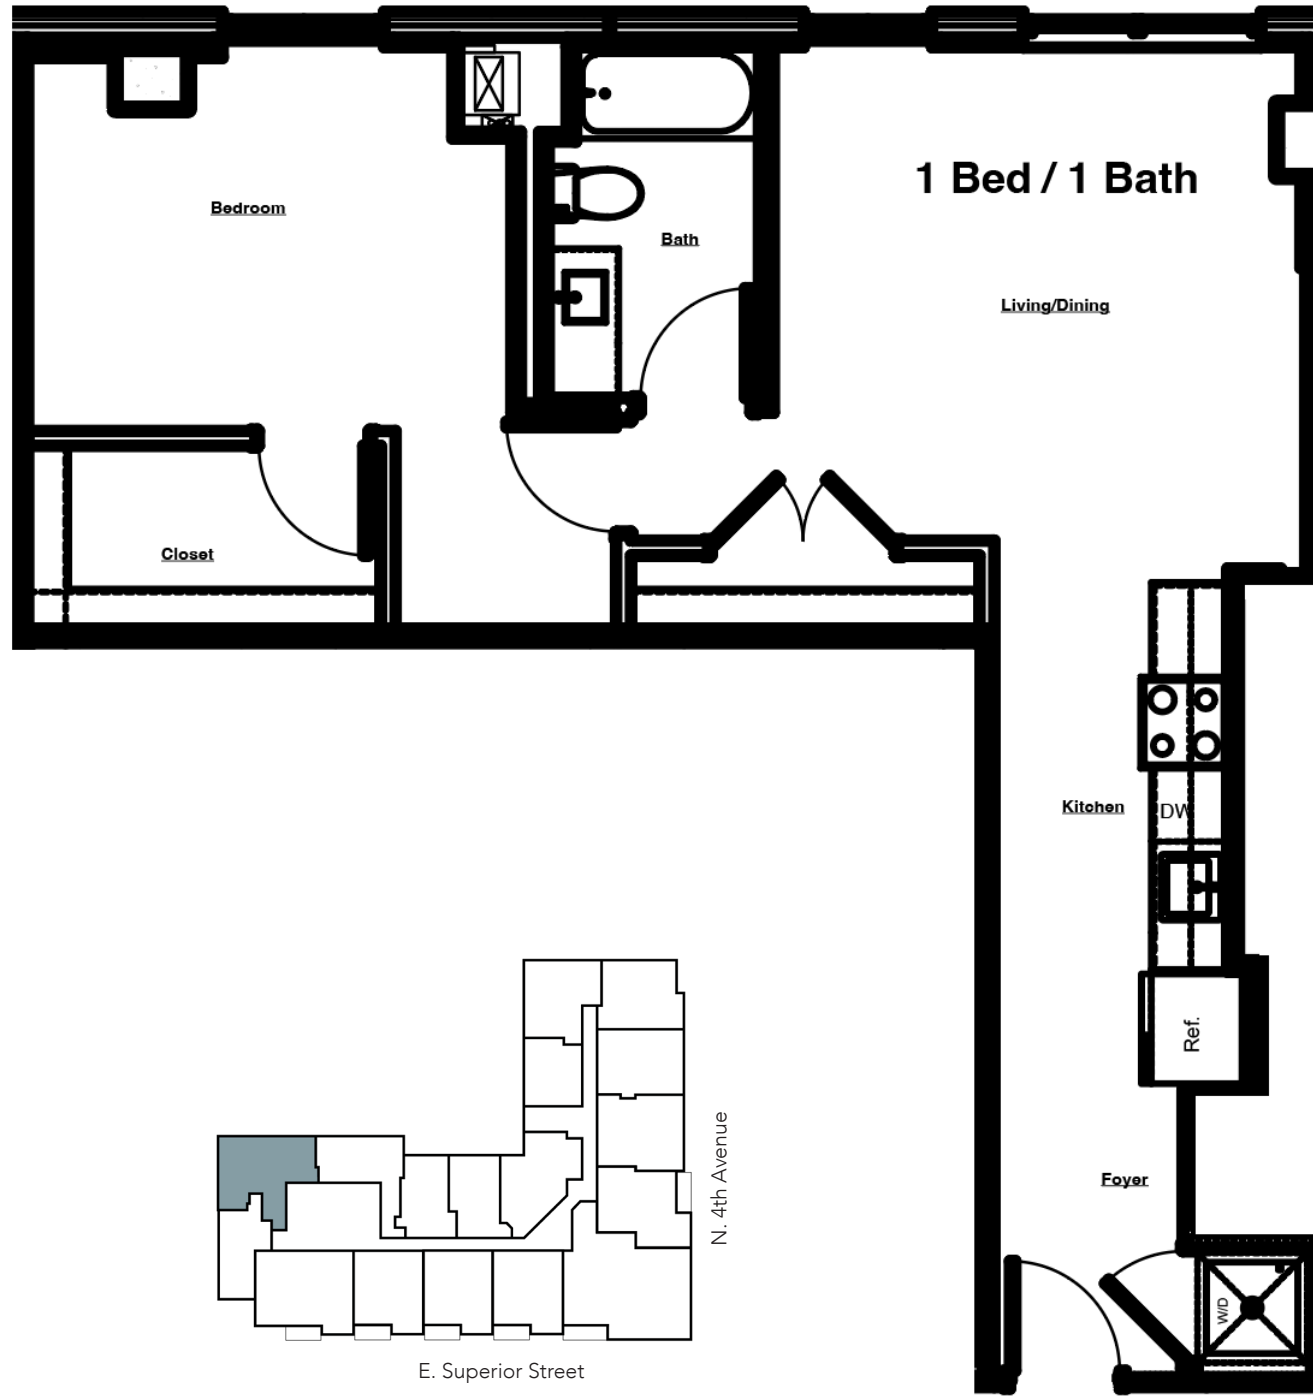

THE LAKEVIEW

AT 333 E. SUPERIOR

DULUTH'S MOST DISTINCTIVE RESIDENCES

UNIT #314

1 Bed | 1 Bath

750 sq. ft.*

- » Pets allowed
- » Washer/Dryer in unit
- » Dishwasher
- » Courtyard View

* Square feet listed is approximate

**Pricing and availability coming soon.

COURTYARD VIEW