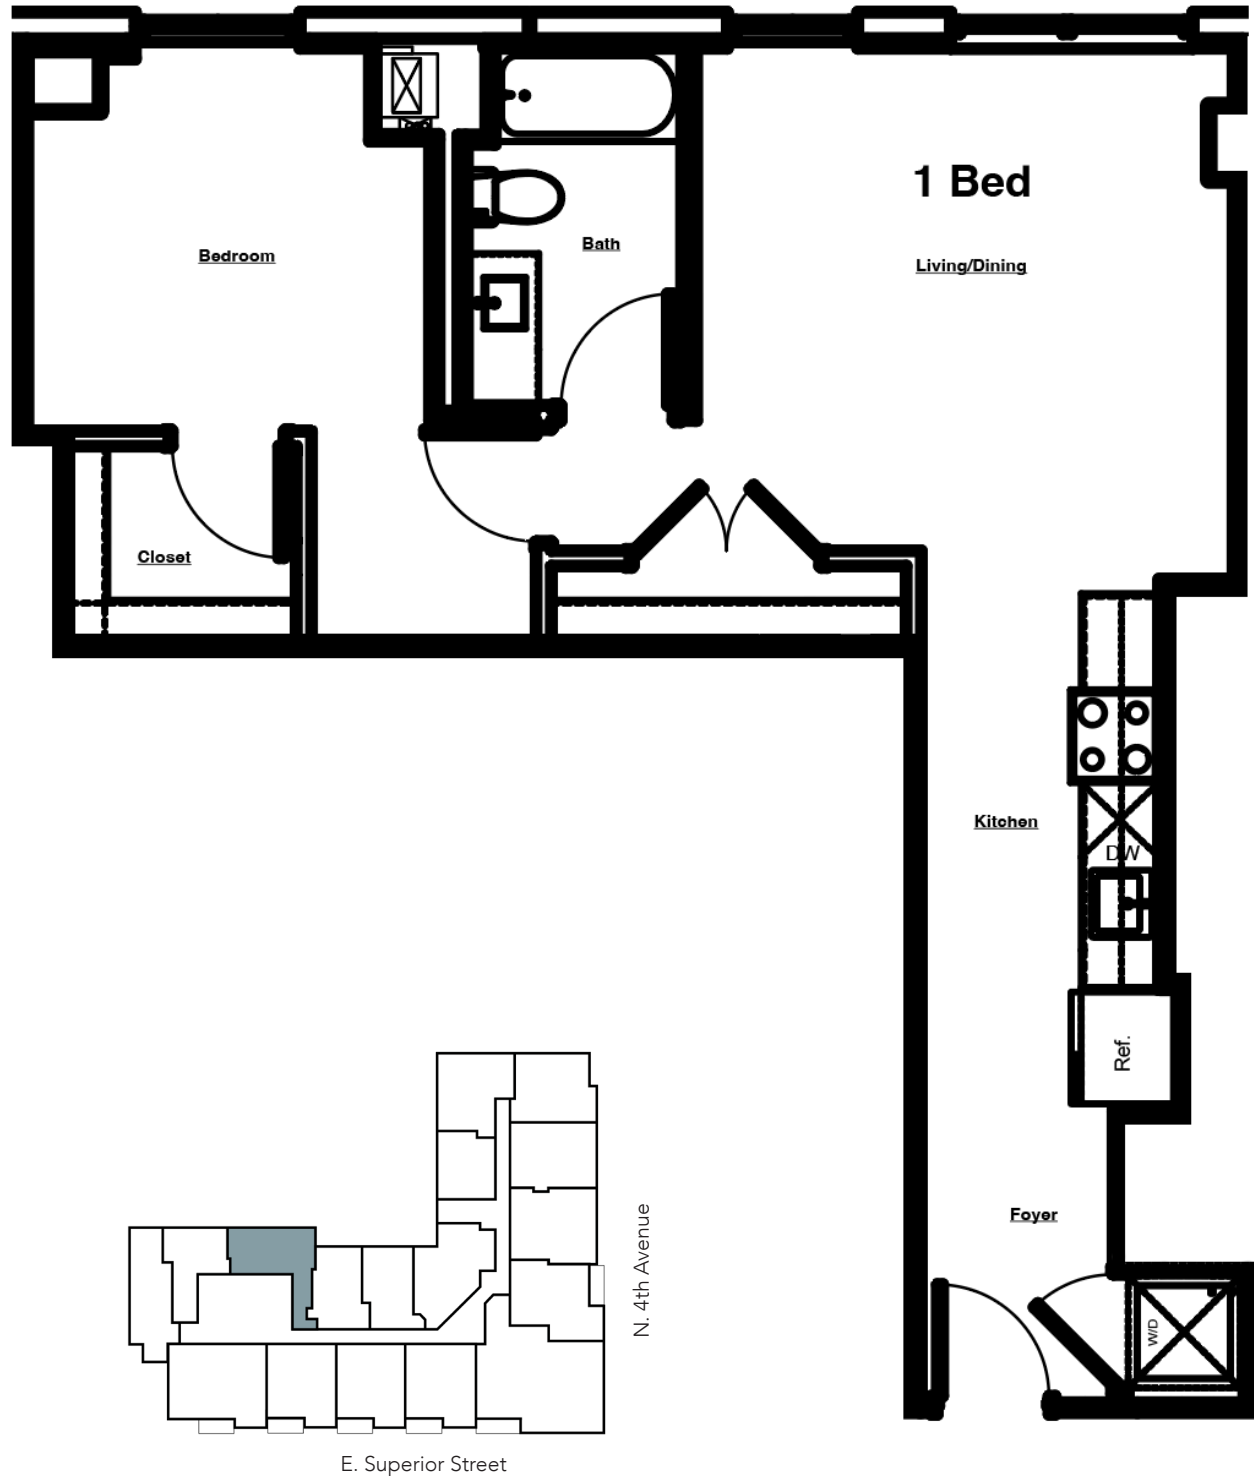

## UNIT #514

1 Bed | 1 Bath

720 sq. ft.\*

- » Pets allowed
- » Washer/Dryer in unit
- » Dishwasher
- » Courtyard View

\*Square feet listed is approximate

\*\*Pricing and availability coming soon.

COURTYARD VIEW