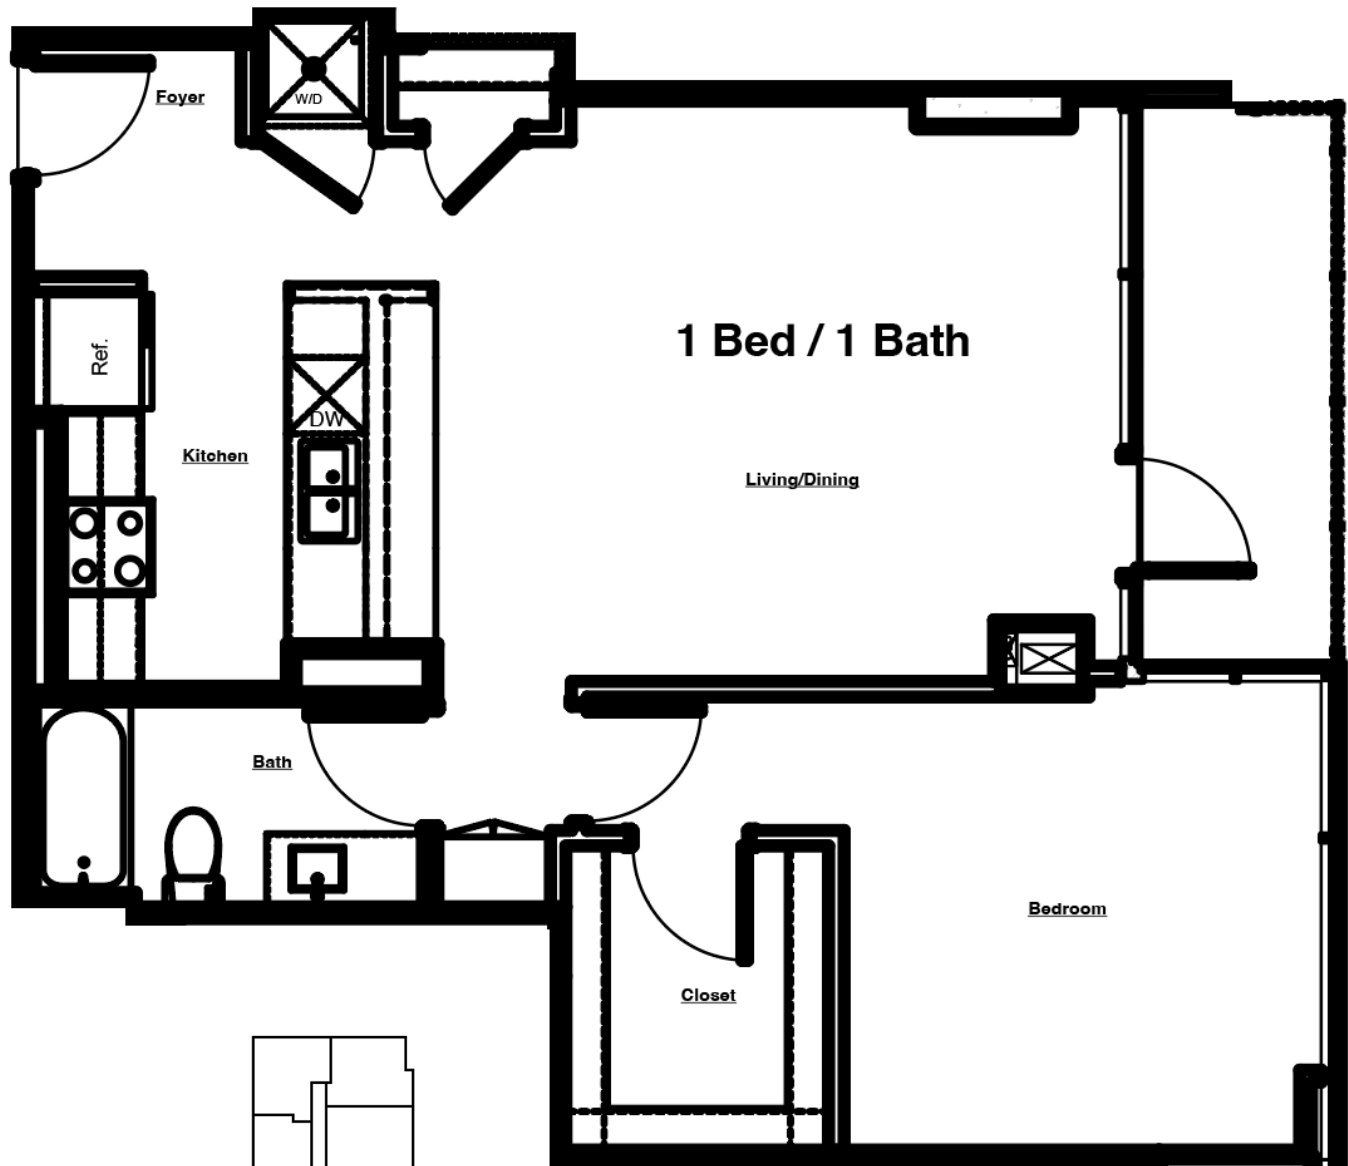

THE LAKEVIEW

AT 333 E. SUPERIOR

DULUTH'S MOST DISTINCTIVE RESIDENCES

UNIT #1202

1 Bed | 1 Bath

840 sq. ft.*

- » Pets allowed
- » Washer/Dryer in unit
- » Dishwasher
- » Balcony
- » Lake View

E. Superior Street

N. 4th Avenue

LAKEVIEW

* Square feet listed is approximate

**Pricing and availability coming soon.