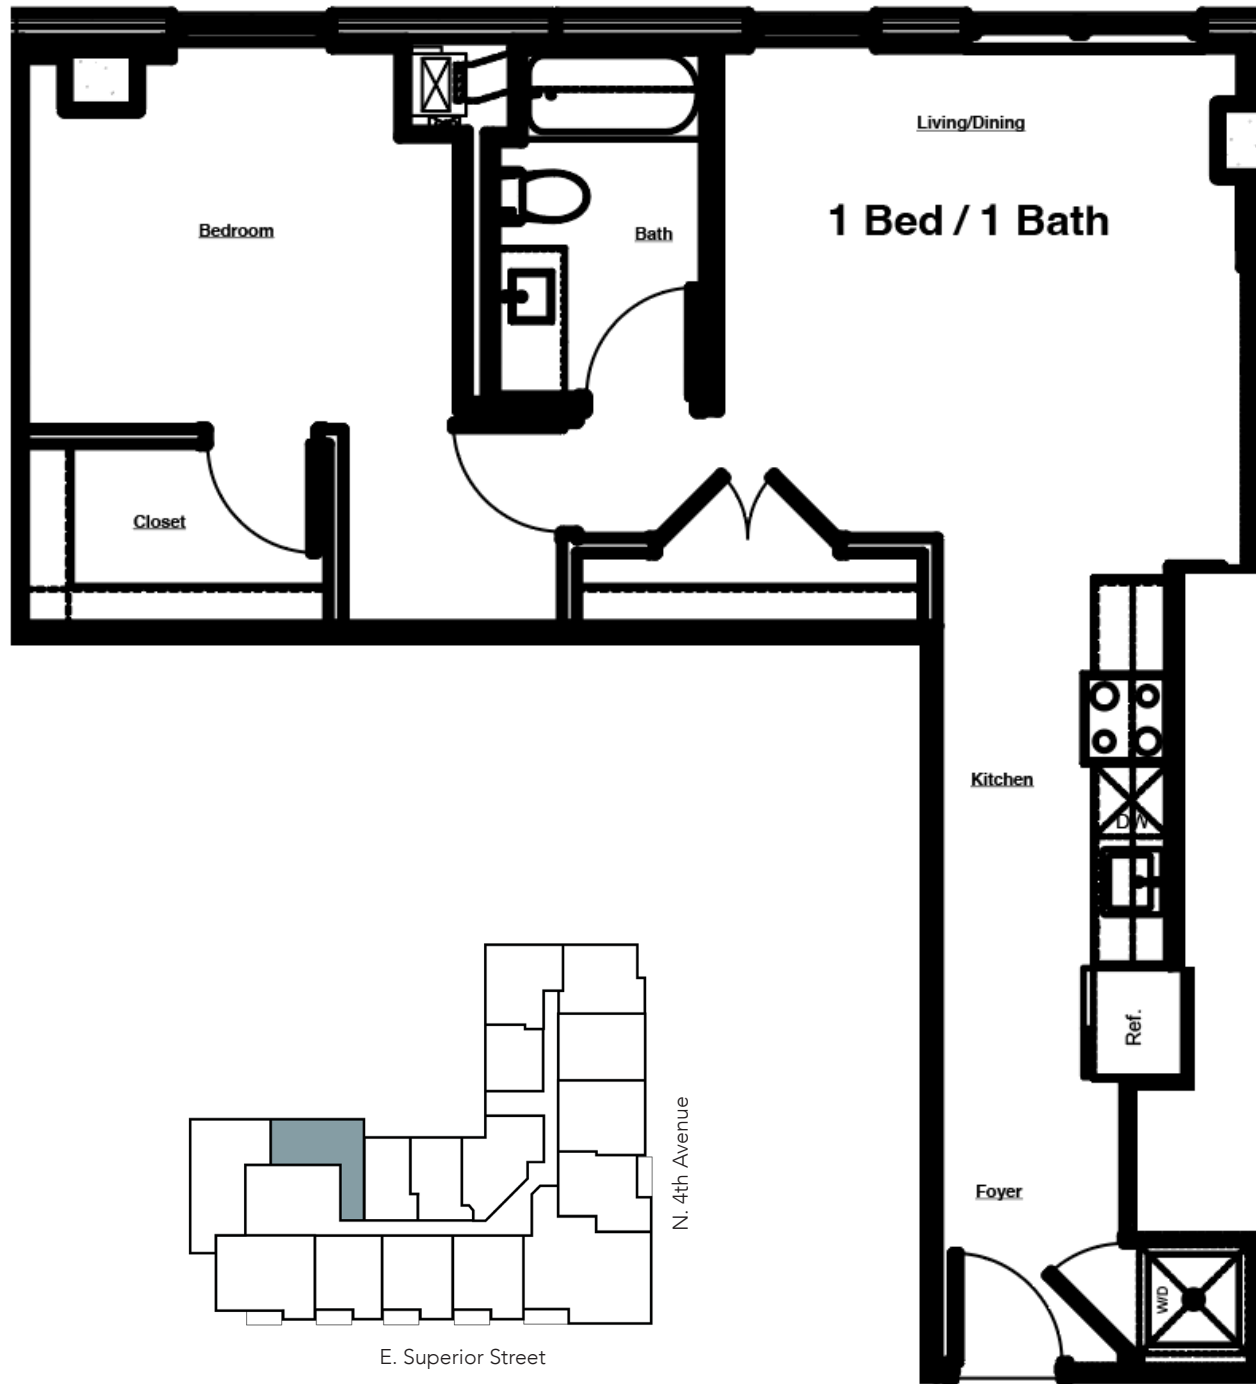

THE LAKEVIEW

AT 333 E. SUPERIOR

DULUTH'S MOST DISTINCTIVE RESIDENCES

HILLSIDE VIEW

PENTHOUSE #1511

1 Bed | 1 Bath

825 sq. ft.*

- » Pets allowed
- » Washer/Dryer in unit
- » Dishwasher
- » Hillside View

* Square feet listed is approximate

**Pricing and availability coming soon.