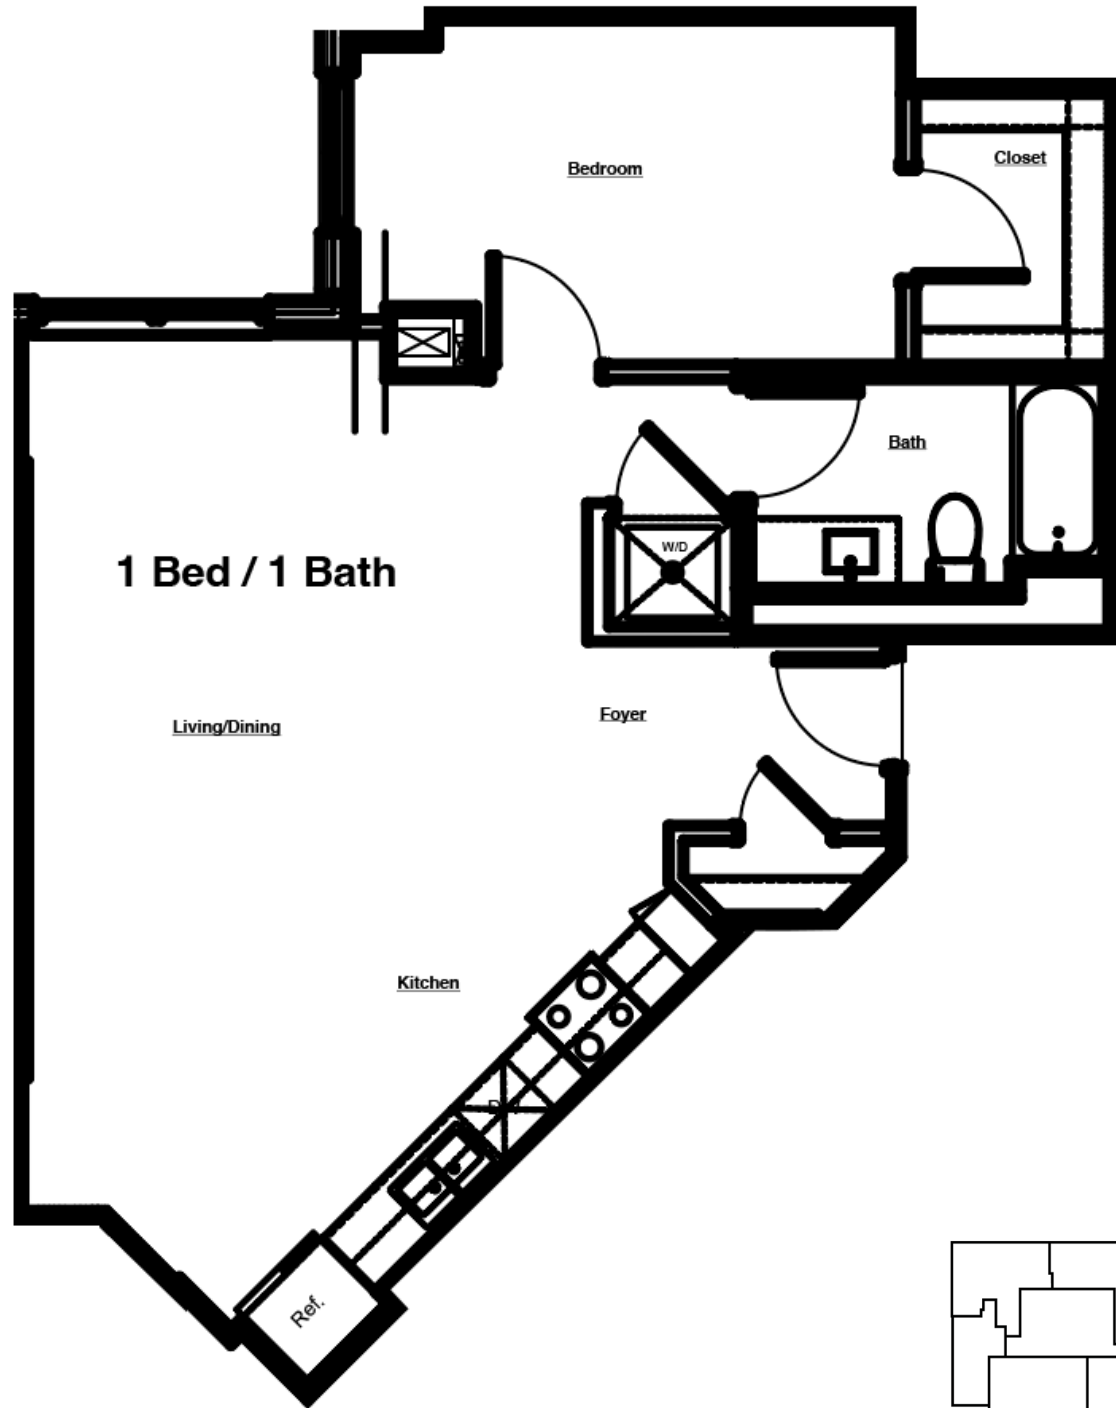

THE LAKEVIEW

AT 333 E. SUPERIOR

DULUTH'S MOST DISTINCTIVE RESIDENCES

UNIT #1208

1 Bed | 1 Bath

825 sq. ft.*

- » Pets allowed
- » Washer/Dryer in unit
- » Dishwasher
- » Hillside View

* Square feet listed is approximate

**Pricing and availability coming soon.

HILLSIDE VIEW

N. 4th Avenue

E. Superior Street