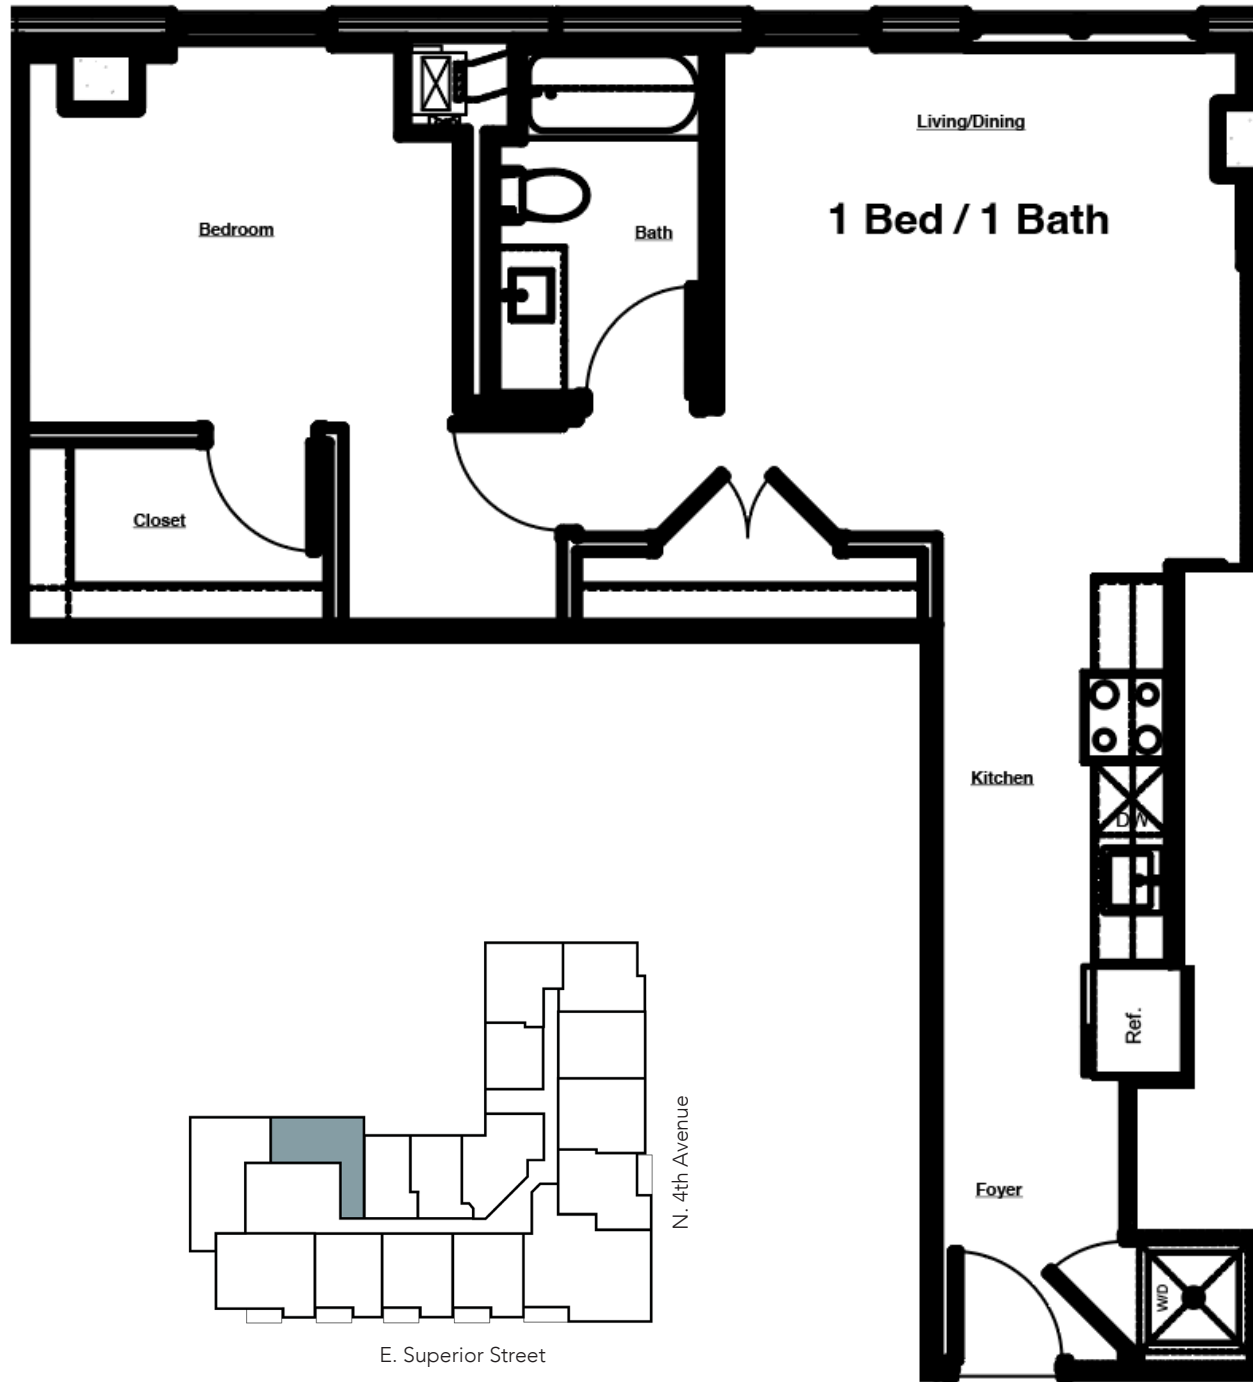

THE LAKEVIEW

AT 333 E. SUPERIOR

DULUTH'S MOST DISTINCTIVE RESIDENCES

UNIT #814

1 Bed | 1 Bath

750 sq. ft.*

- » Pets allowed
- » Washer/Dryer in unit
- » Dishwasher
- » Hillside View

* Square feet listed is approximate

**Pricing and availability coming soon.

HILLSIDE VIEW