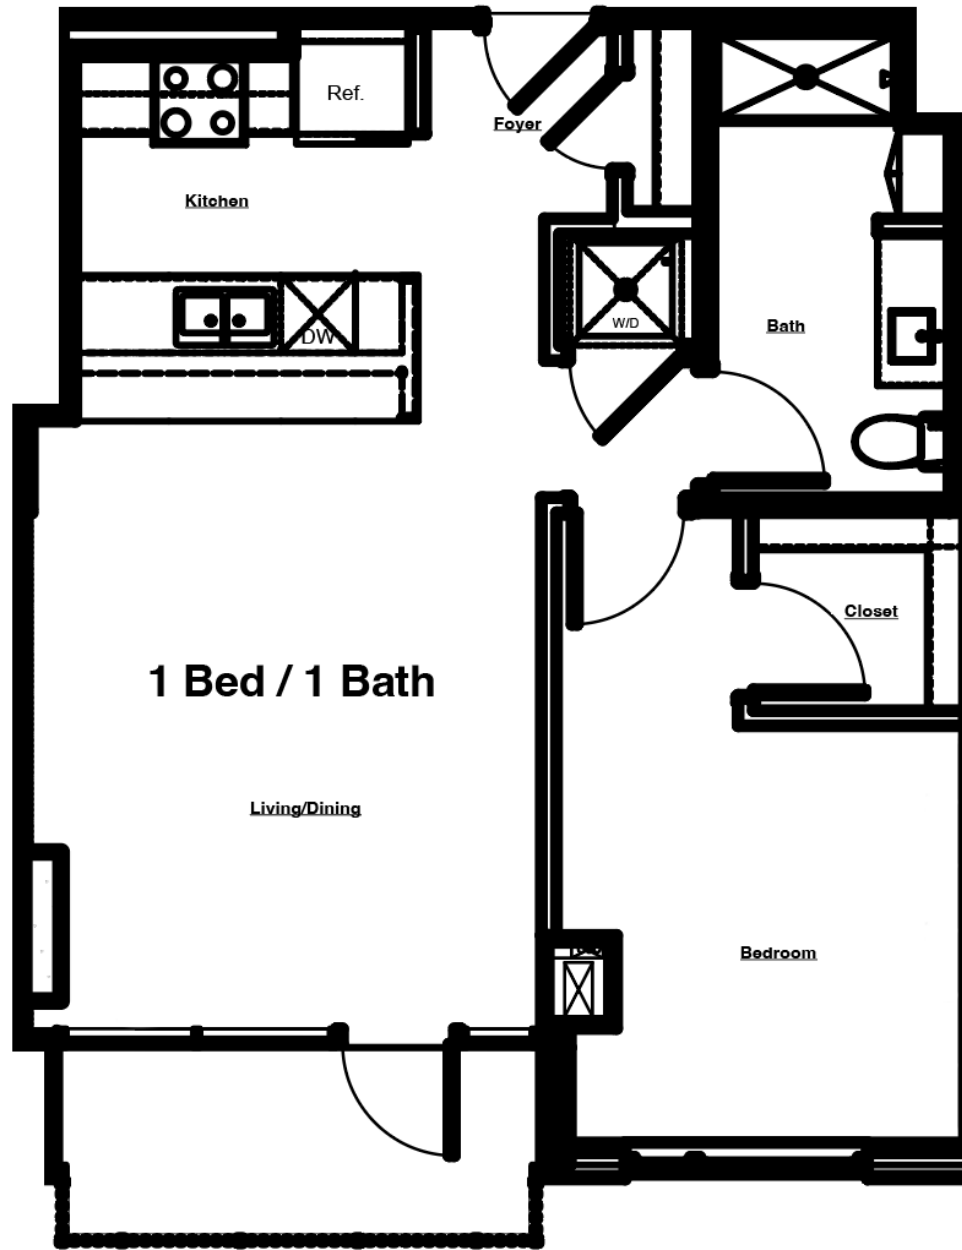

# THE LAKEVIEW

AT 333 E. SUPERIOR

DULUTH'S MOST DISTINCTIVE RESIDENCES

## UNIT #411

1 Bed | 1 Bath

746 sq. ft.\*

- » Pets allowed
- » Washer/Dryer in unit
- » Dishwasher
- » Balcony
- » Lake View
- » Same Floor Access to Skywalk Bridge

LAKEVIEW

\* Square feet listed is approximate