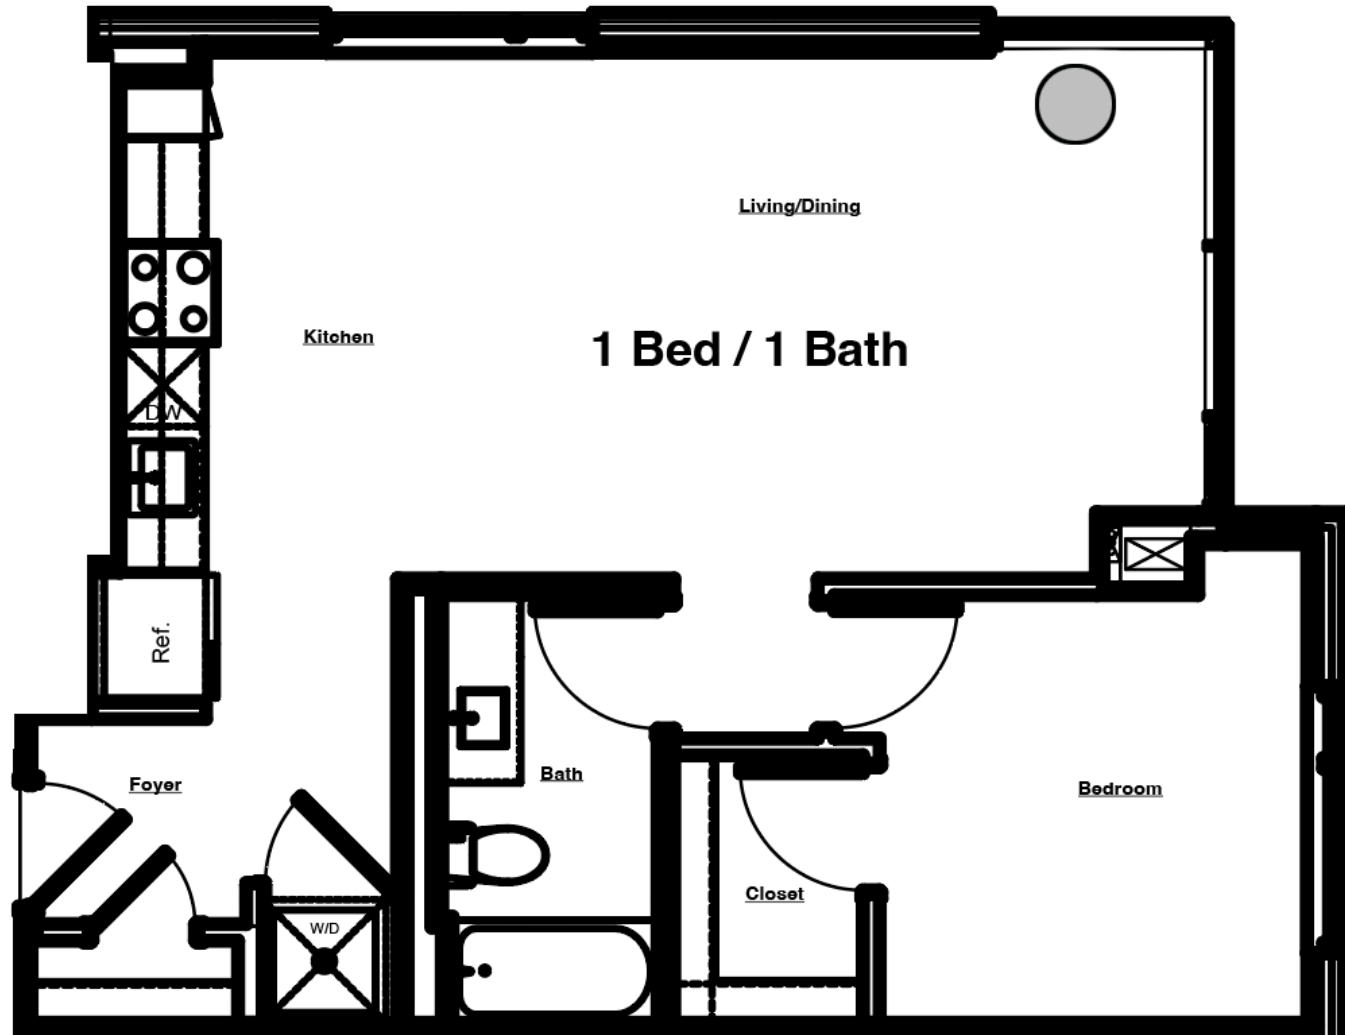

THE LAKEVIEW

AT 333 E. SUPERIOR

DULUTH'S MOST DISTINCTIVE RESIDENCES

UNIT #605

1 Bed | 1 Bath

751 sq. ft.*

- » Pets allowed
- » Washer/Dryer in unit
- » Dishwasher
- » Corner Unit
- » Lake View

LAKE VIEW