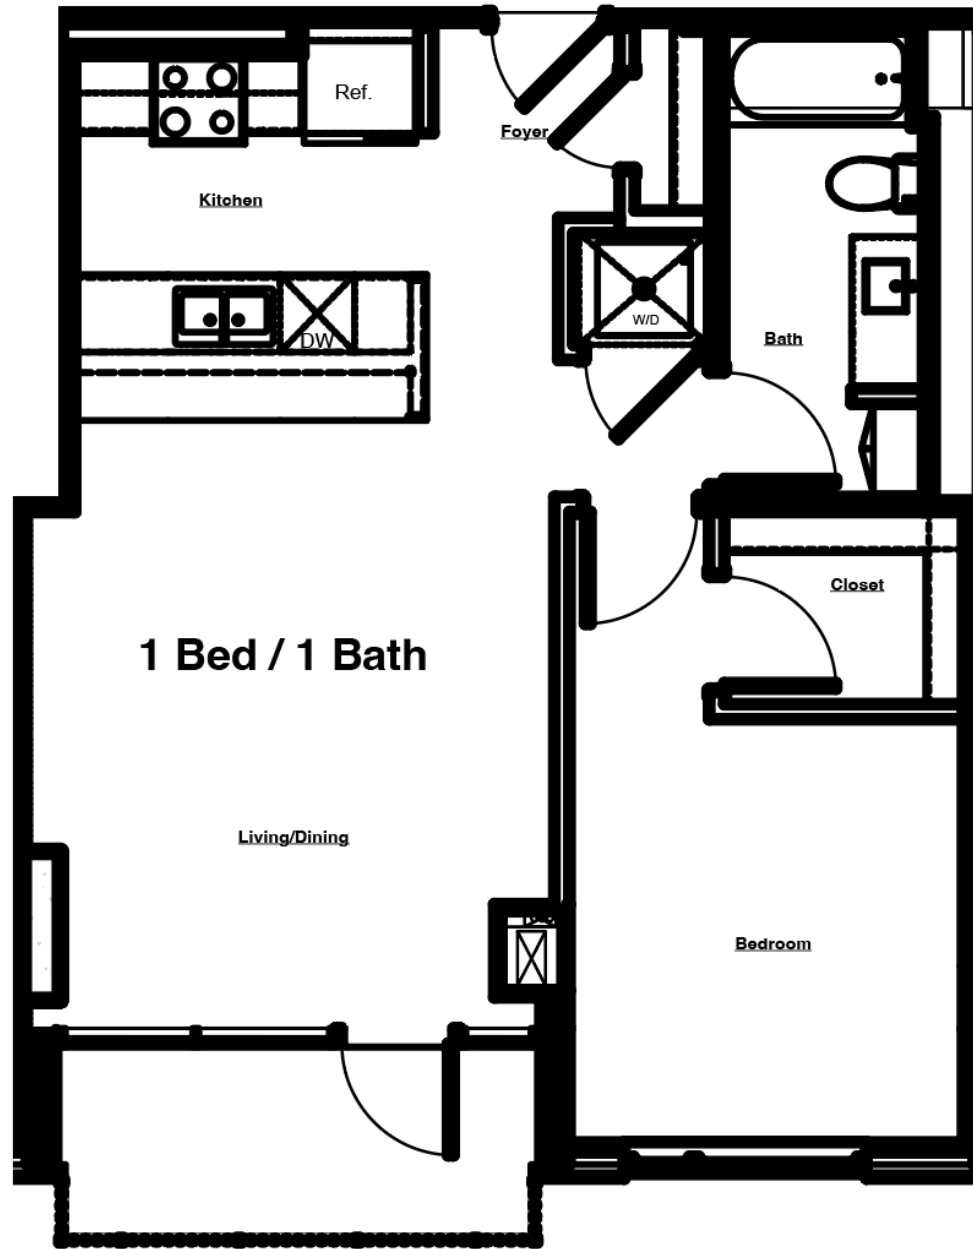

## UNIT #809

1 Bed | 1 Bath

744 sq. ft.\*

- » Pets allowed
- » Washer/Dryer in unit
- » Dishwasher
- » Balcony
- » Lake View

\*Square feet listed is approximate

\*\*Pricing and availability coming soon.

LAKEVIEW