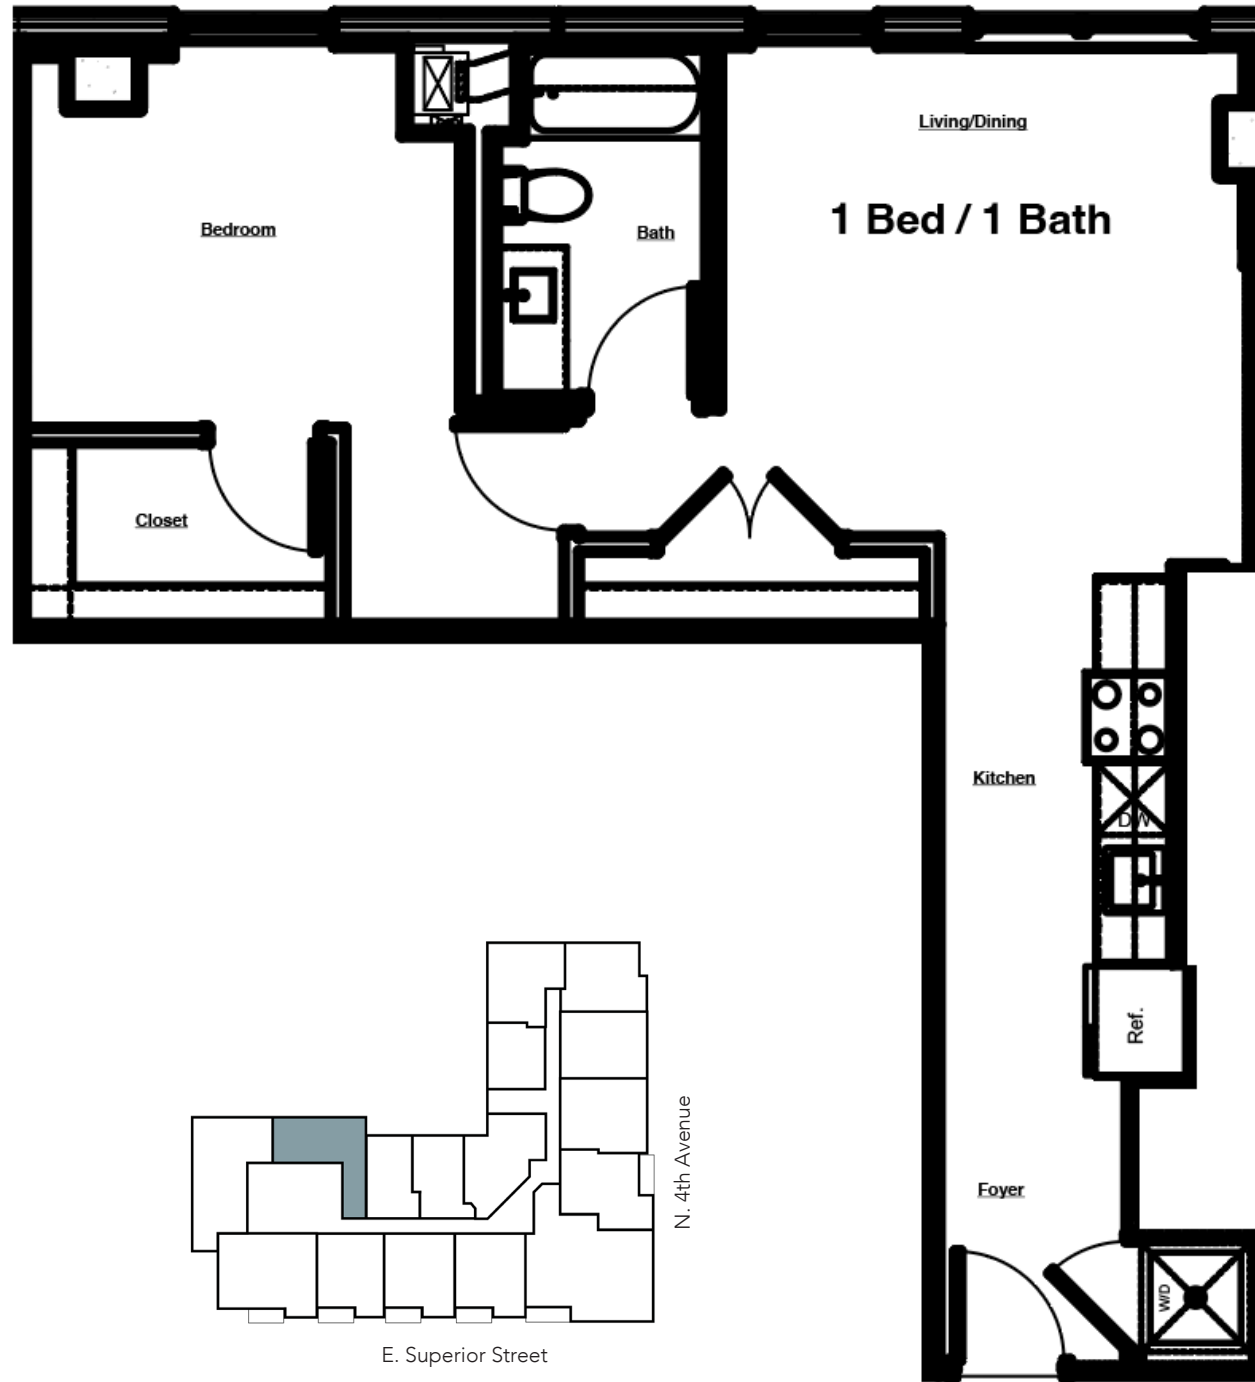

THE LAKEVIEW

AT 333 E. SUPERIOR

DULUTH'S MOST DISTINCTIVE RESIDENCES

UNIT #714

1 Bed | 1 Bath

750 sq. ft.*

- » Pets allowed
- » Washer/Dryer in unit
- » Dishwasher
- » Hillside View

* Square feet listed is approximate

**Pricing and availability coming soon.

HILLSIDE VIEW