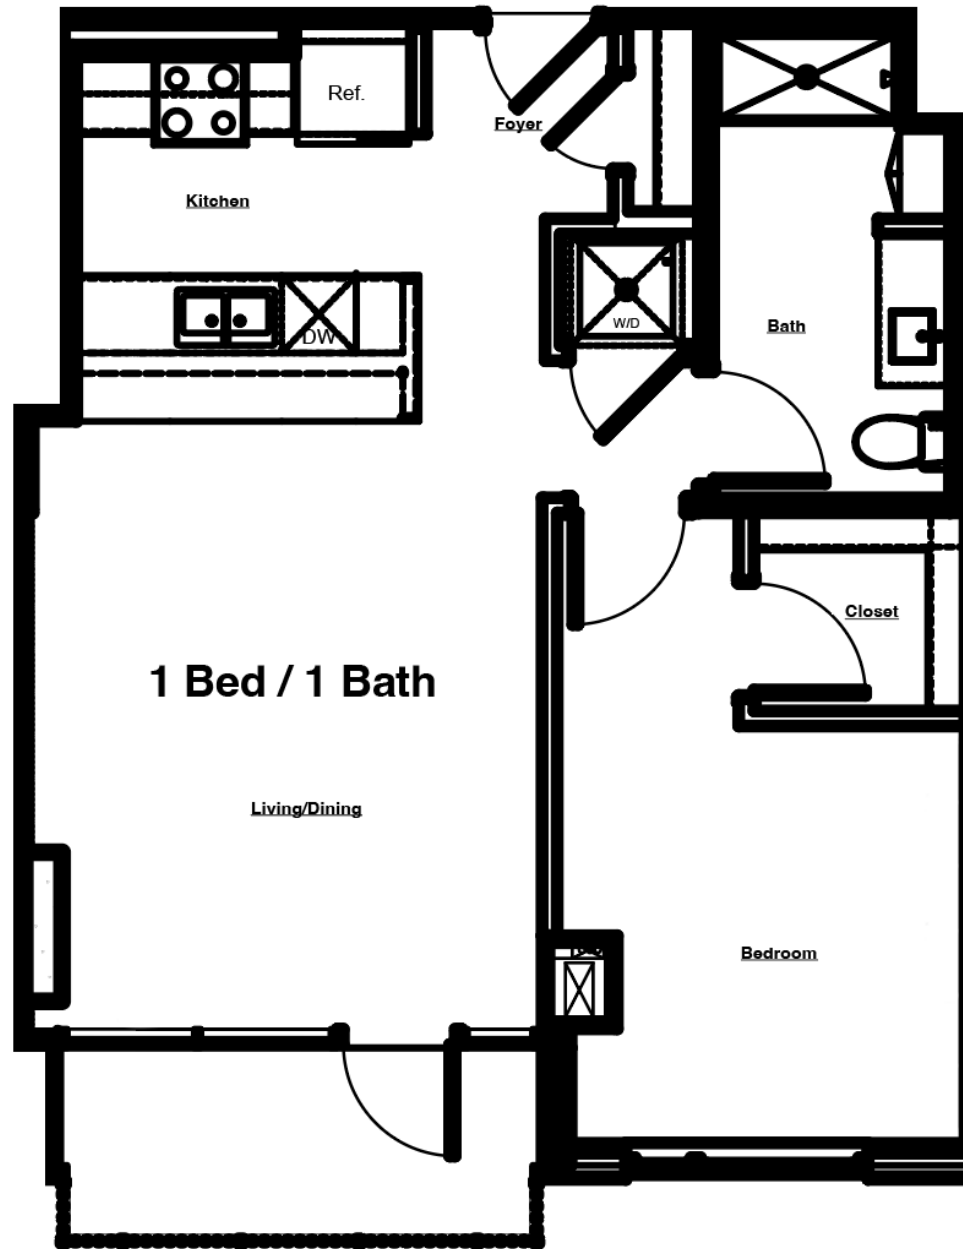

THE LAKEVIEW

AT 333 E. SUPERIOR

DULUTH'S MOST DISTINCTIVE RESIDENCES

UNIT #911

1 Bed | 1 Bath

746 sq. ft.*

- » Pets allowed
- » Washer/Dryer in unit
- » Dishwasher
- » Balcony
- » Lake View

*Square feet listed is approximate

**Pricing and availability coming soon.

LAKEVIEW