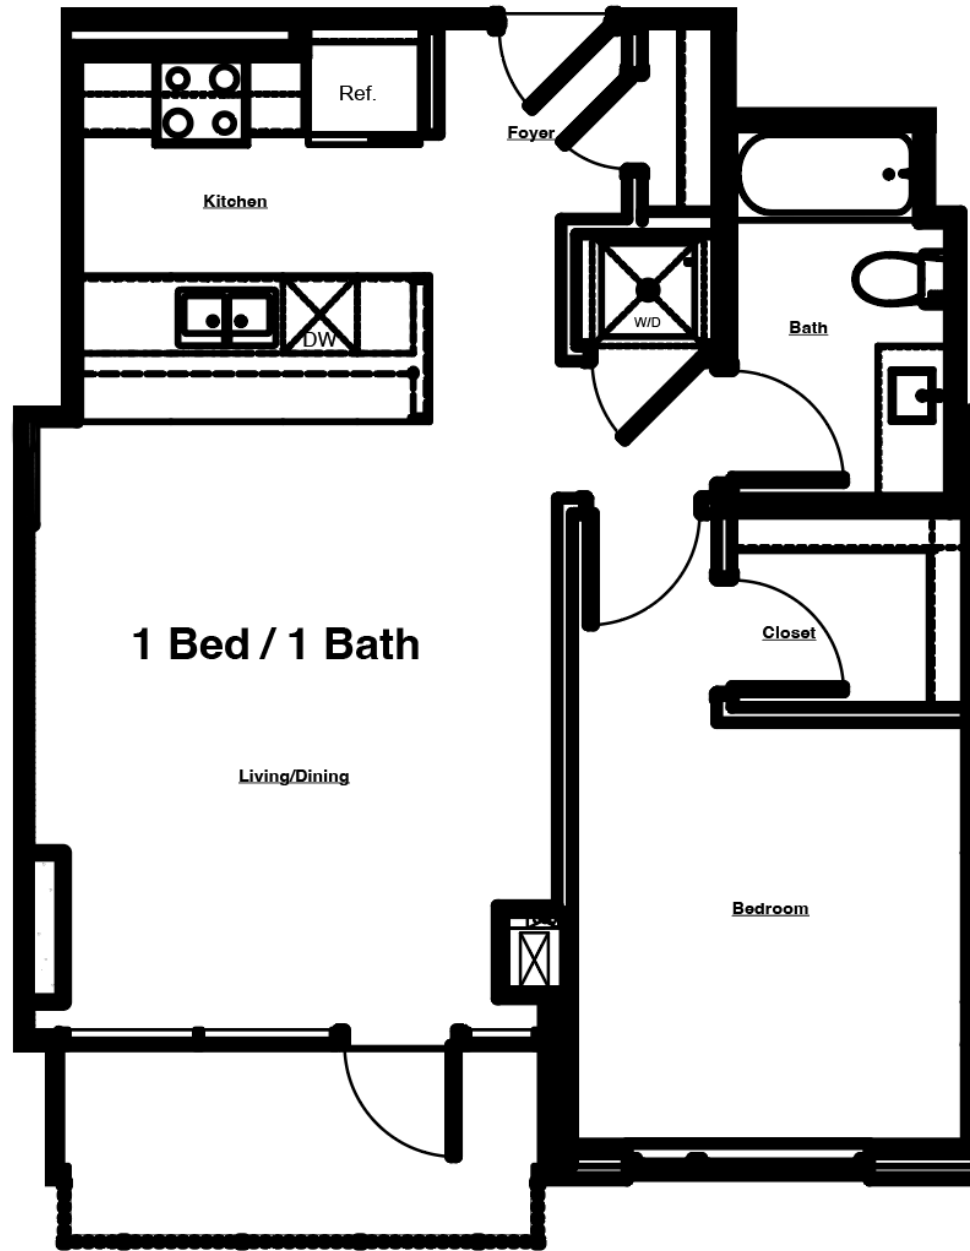

THE LAKEVIEW

AT 333 E. SUPERIOR

DULUTH'S MOST DISTINCTIVE RESIDENCES

UNIT #913

1 Bed | 1 Bath

743 sq. ft.*

- » Pets allowed
- » Washer/Dryer in unit
- » Dishwasher
- » Balcony
- » Lake View

*Square feet listed is approximate

**Pricing and availability coming soon.

E. Superior Street

N. 4th Avenue

LAKEVIEW