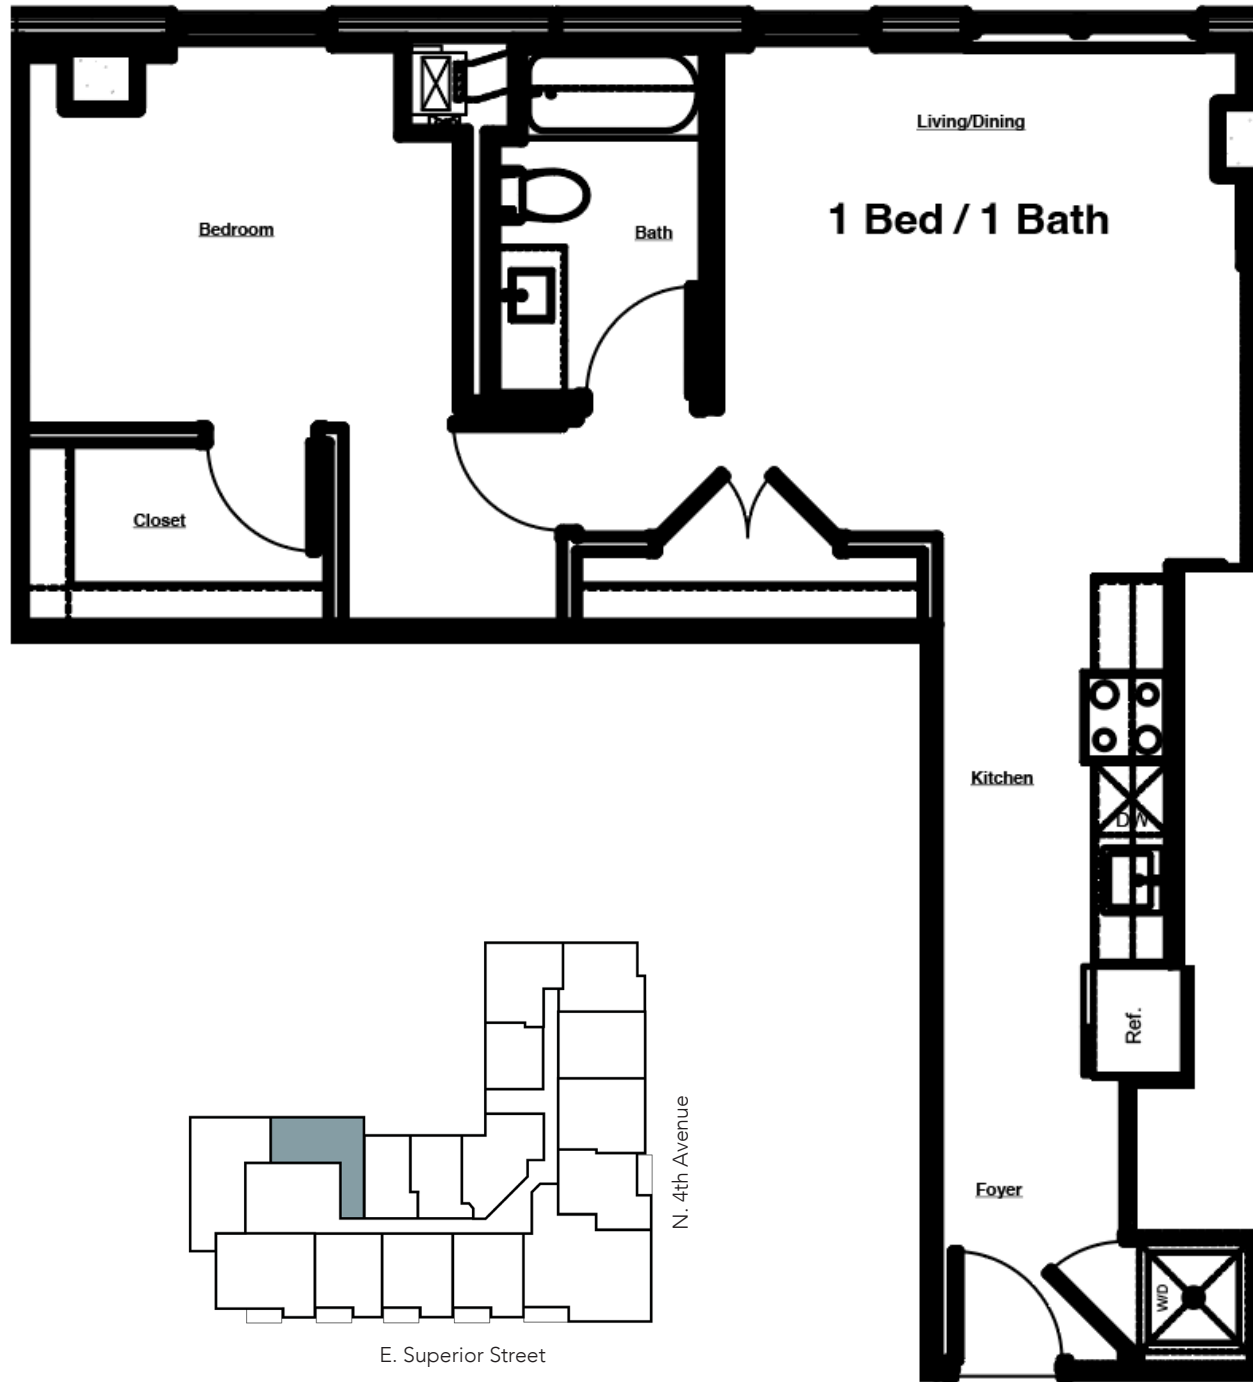

## UNIT #914

1 Bed | 1 Bath

750 sq. ft.\*

- » Pets allowed
- » Washer/Dryer in unit
- » Dishwasher
- » Hillside View

\* Square feet listed is approximate

\*\*Pricing and availability coming soon.

HILLSIDE VIEW