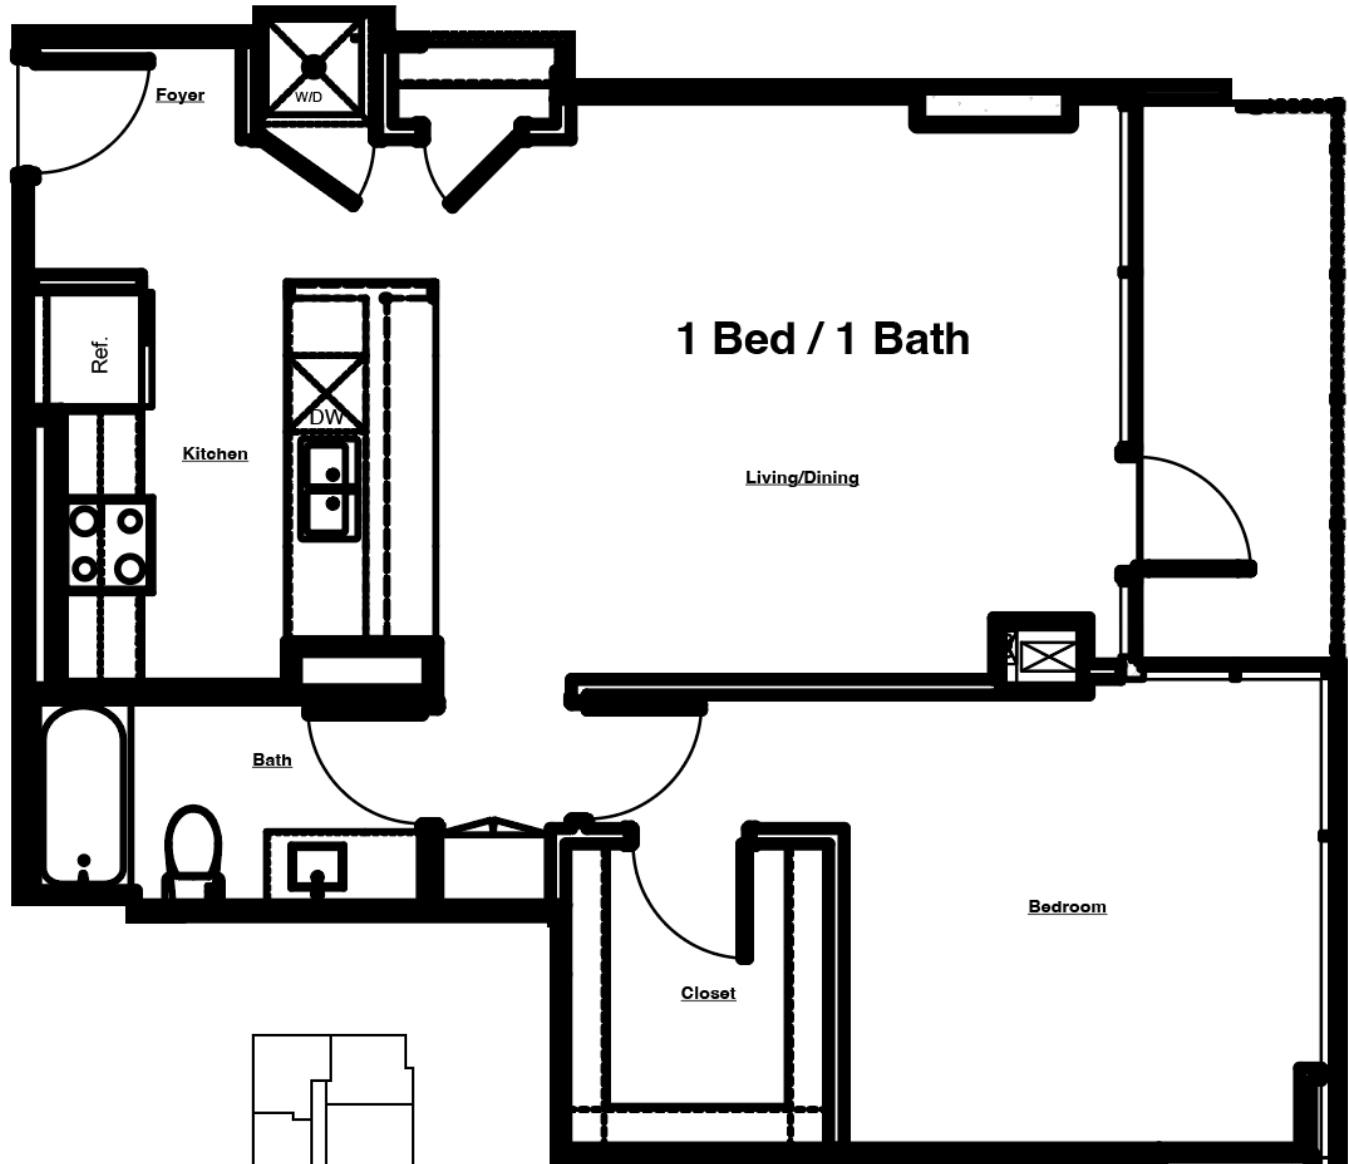

THE LAKEVIEW

AT 333 E. SUPERIOR

DULUTH'S MOST DISTINCTIVE RESIDENCES

UNIT #1002

1 Bed | 1 Bath

840 sq. ft.*

- » Pets allowed
- » Washer/Dryer in unit
- » Dishwasher
- » Balcony
- » Lake View

E. Superior Street

N. 4th Avenue

LAKEVIEW

* Square feet listed is approximate

**Pricing and availability coming soon.