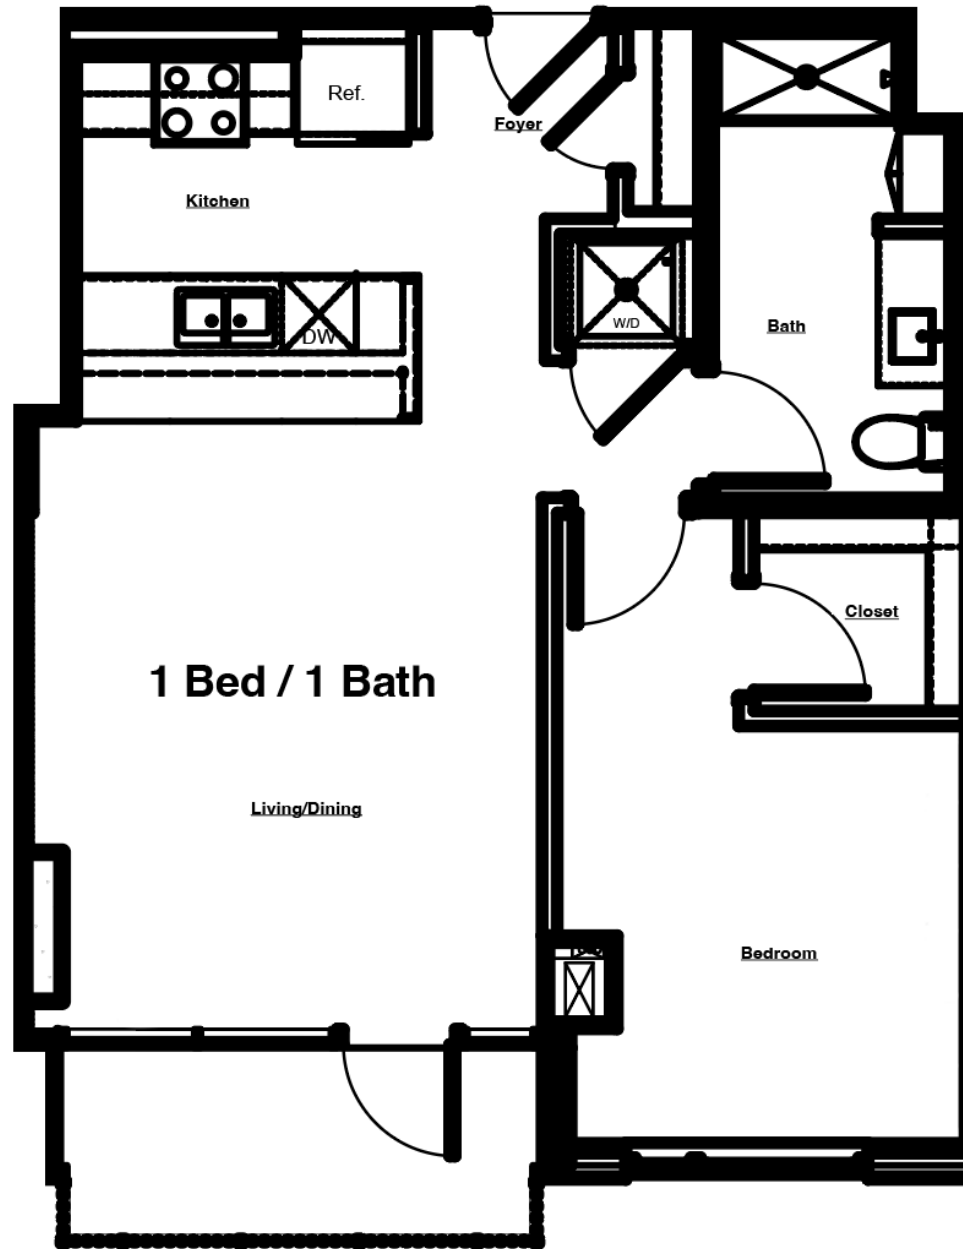

THE LAKEVIEW

AT 333 E. SUPERIOR

DULUTH'S MOST DISTINCTIVE RESIDENCES

UNIT #711

1 Bed | 1 Bath

746 sq. ft.*

- » Pets allowed
- » Washer/Dryer in unit
- » Dishwasher
- » Balcony
- » Lake View

*Square feet listed is approximate

**Pricing and availability coming soon.

LAKEVIEW