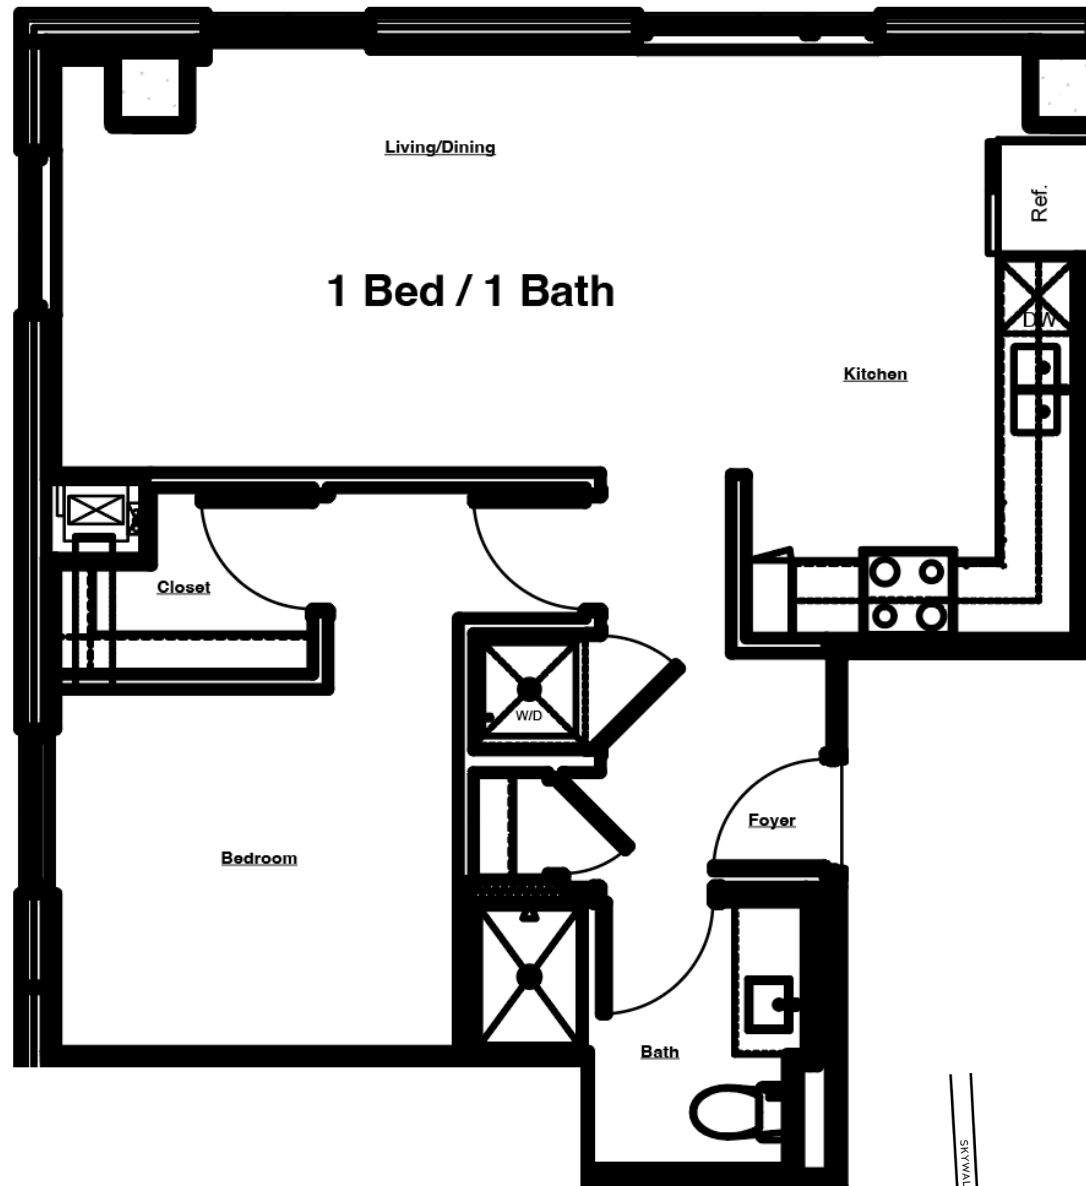

THE LAKEVIEW

AT 333 E. SUPERIOR

DULUTH'S MOST DISTINCTIVE RESIDENCES

UNIT #406

1 Bed | 1 Bath

773 sq. ft.*

- » Pets allowed
- » Washer/Dryer in unit
- » Dishwasher
- » Corner Unit
- » Same Floor Access to Skywalk Bridge

* Square feet listed is approximate

**Pricing and availability coming soon.

COURTYARD VIEW